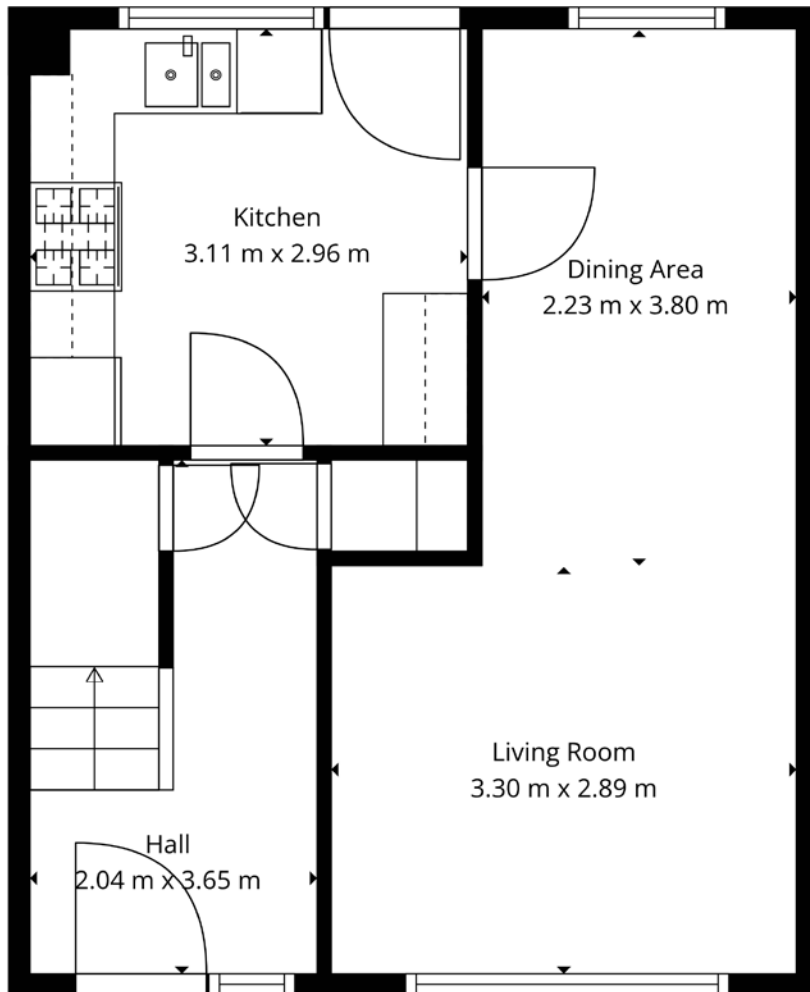

FLOOR PLAN & DIMENSIONS

Approximate Dimensions (Taken from the widest point)

Gross internal floor area (m²): 73m² | EPC Rating: C