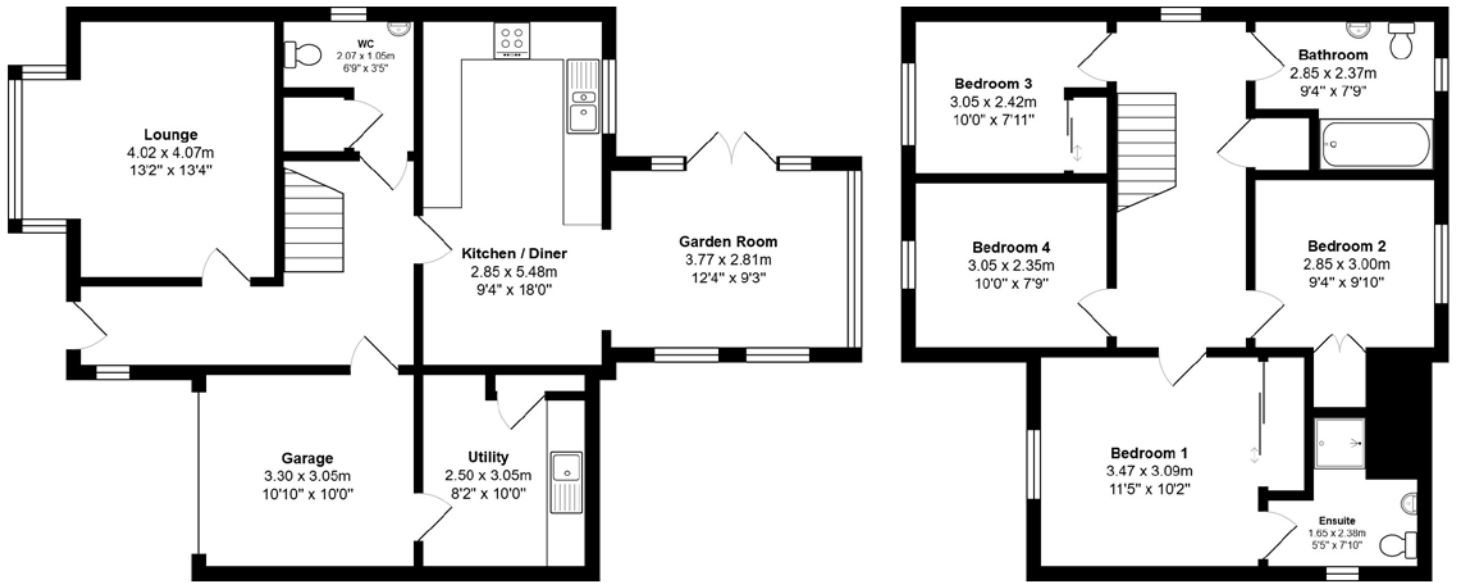

FLOOR PLAN & DIMENSIONS

Approximate Dimensions (Taken from the widest point)

Gross internal floor area (m²): 124m² | EPC Rating: B