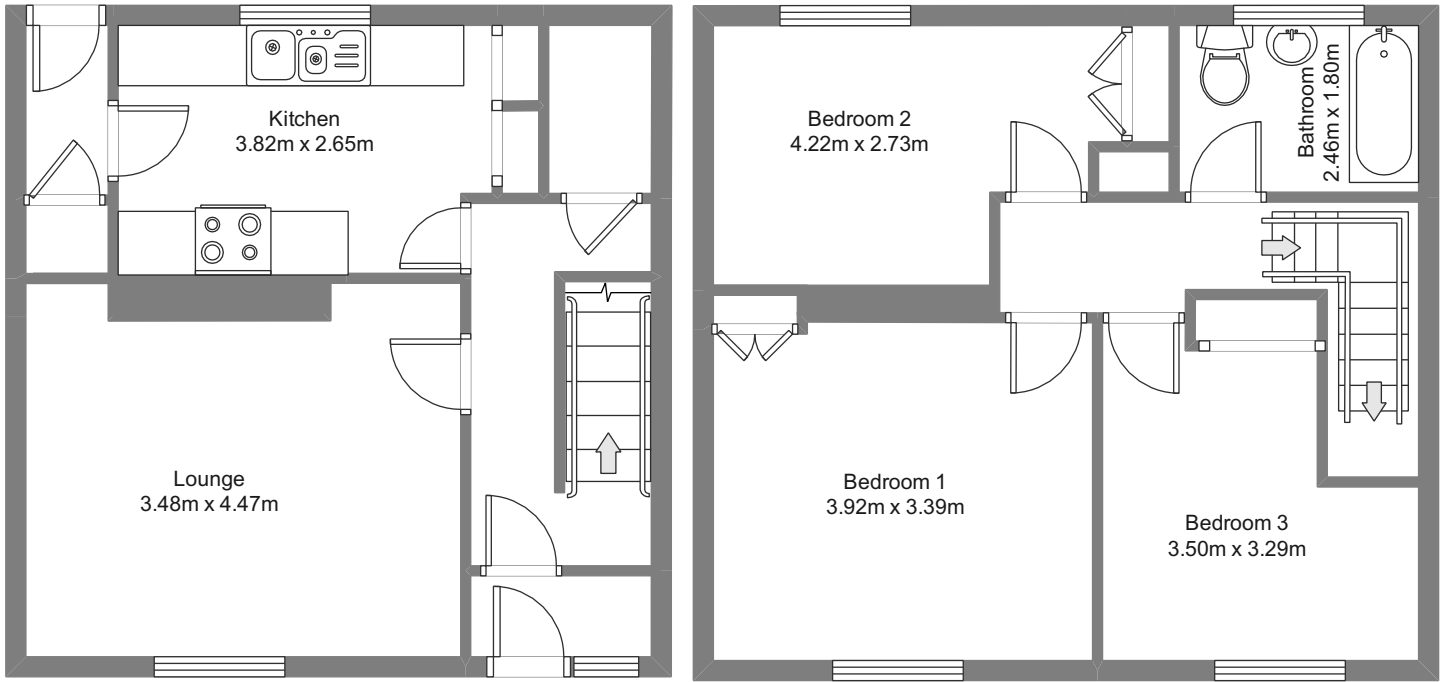

FLOOR PLAN & DIMENSIONS

Approximate Dimensions (Taken from the widest point)

Gross internal floor area (m²): 93m² | EPC Rating: F