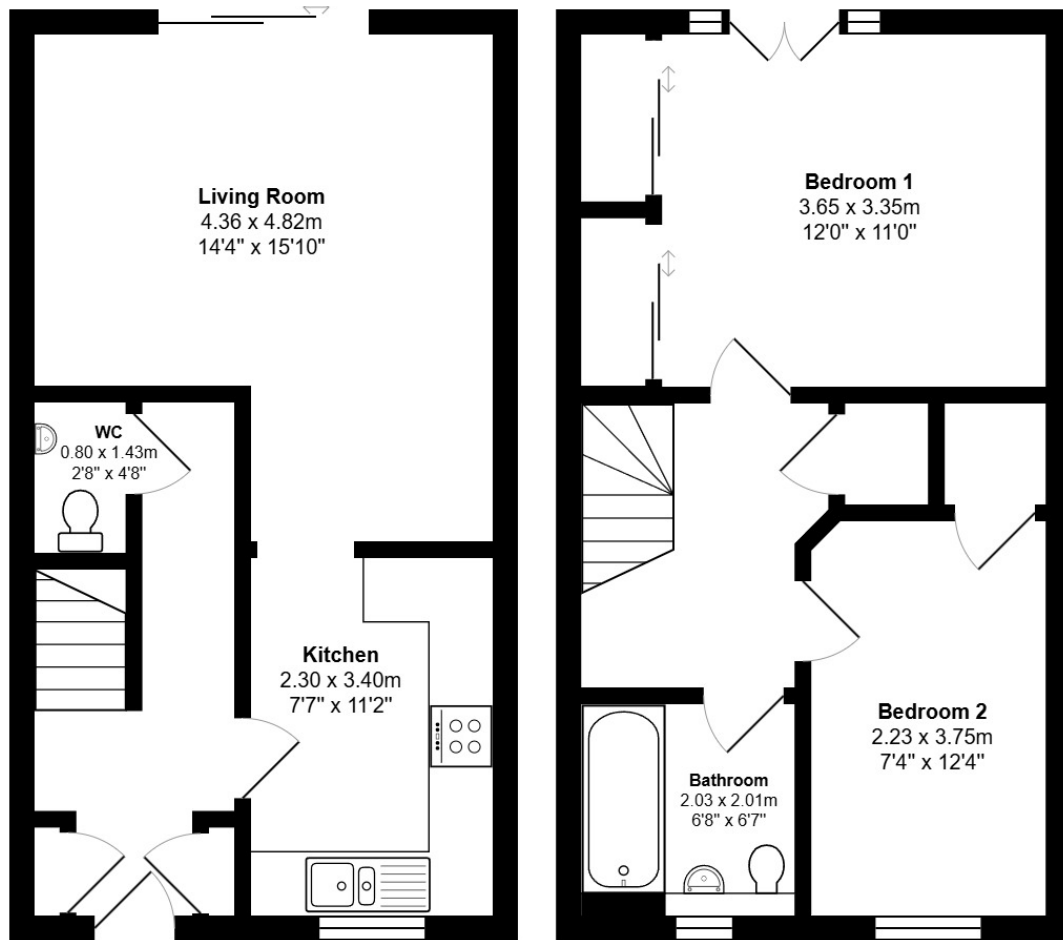

FLOOR PLAN & DIMENSIONS

Approximate Dimensions (Taken from the widest point)

Gross internal floor area (m²): 74m² | EPC Rating: C