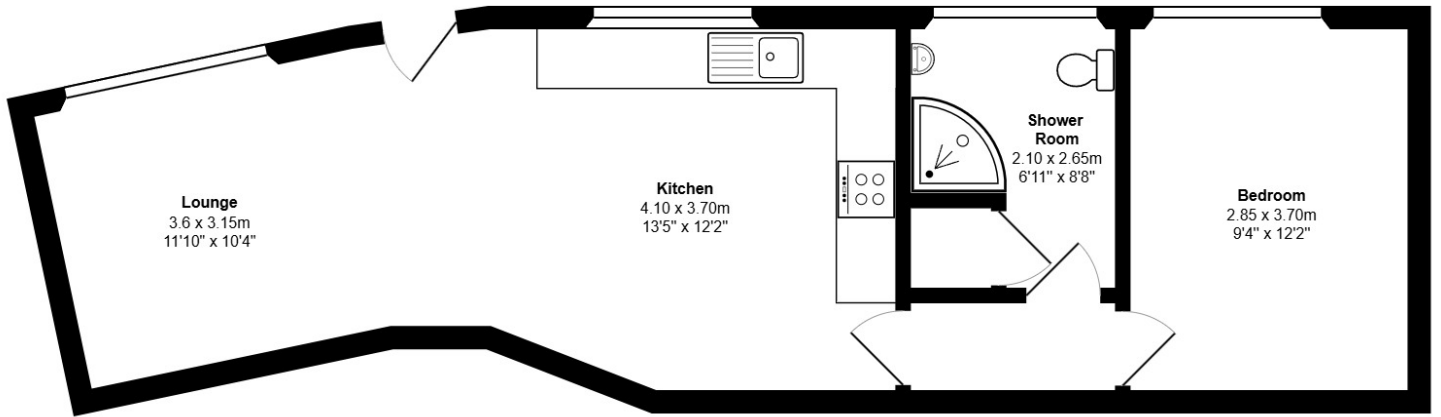

FLOOR PLAN & DIMENSIONS

Approximate Dimensions (Taken from the widest point)

Gross internal floor area (m²): 47m² | EPC Rating: B