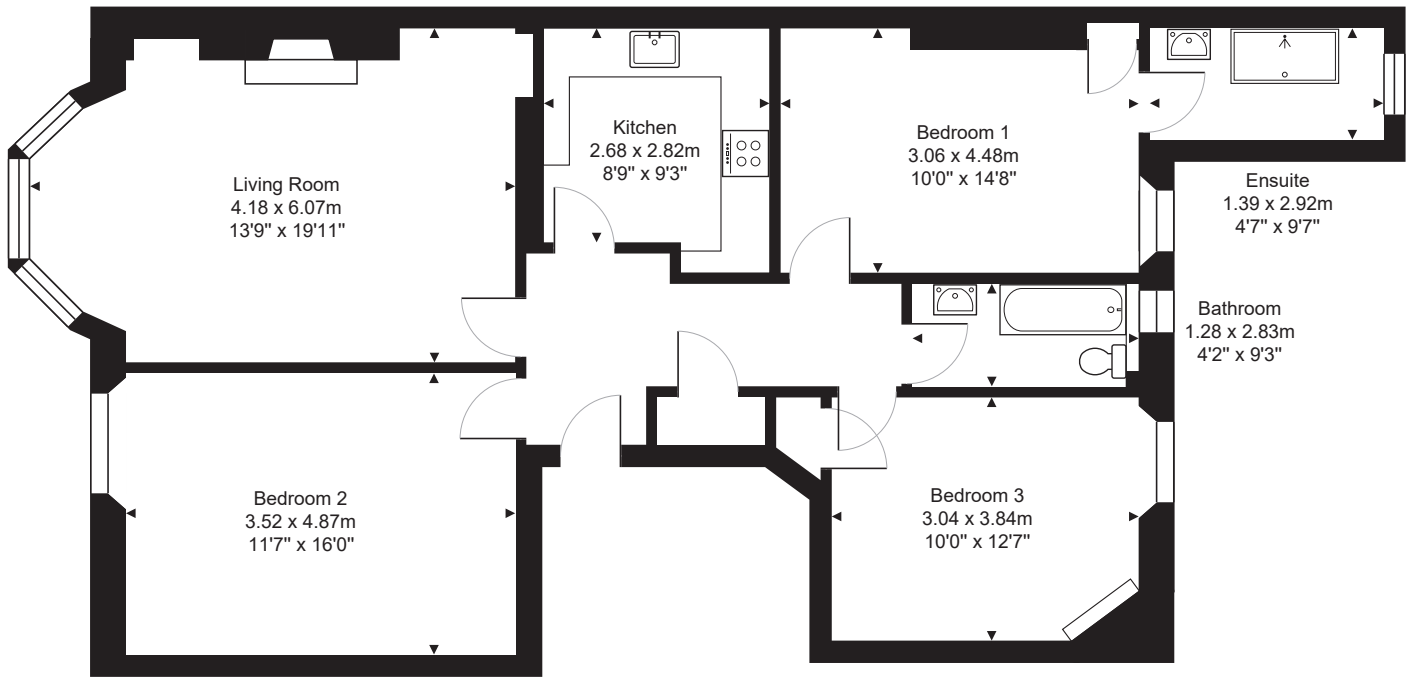

FLOOR PLAN & DIMENSIONS

Approximate Dimensions (Taken from the widest point)

Gross internal floor area (m²): 99m² | EPC Rating: C