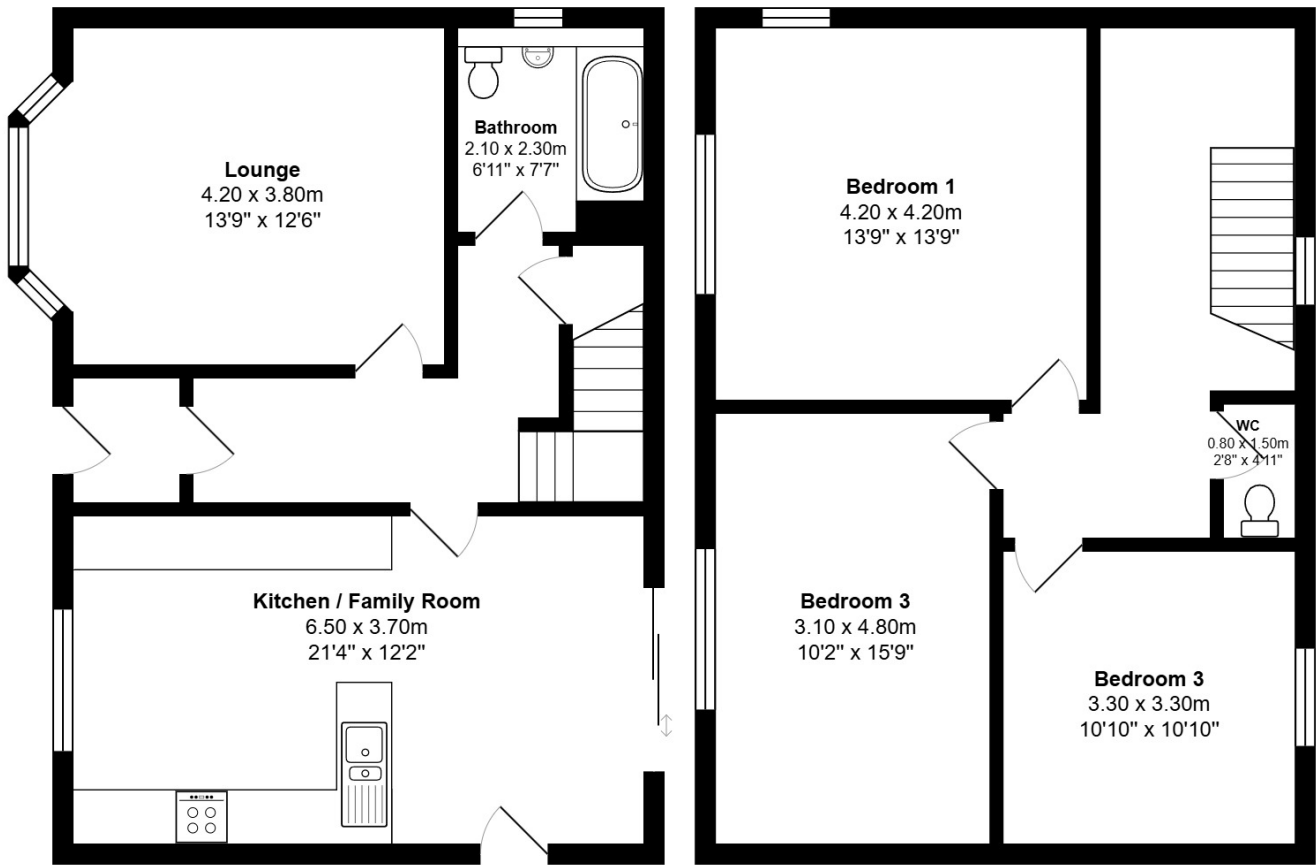

FLOOR PLAN & DIMENSIONS

Approximate Dimensions (Taken from the widest point)

Gross internal floor area (m²): 122m² | EPC Rating: D