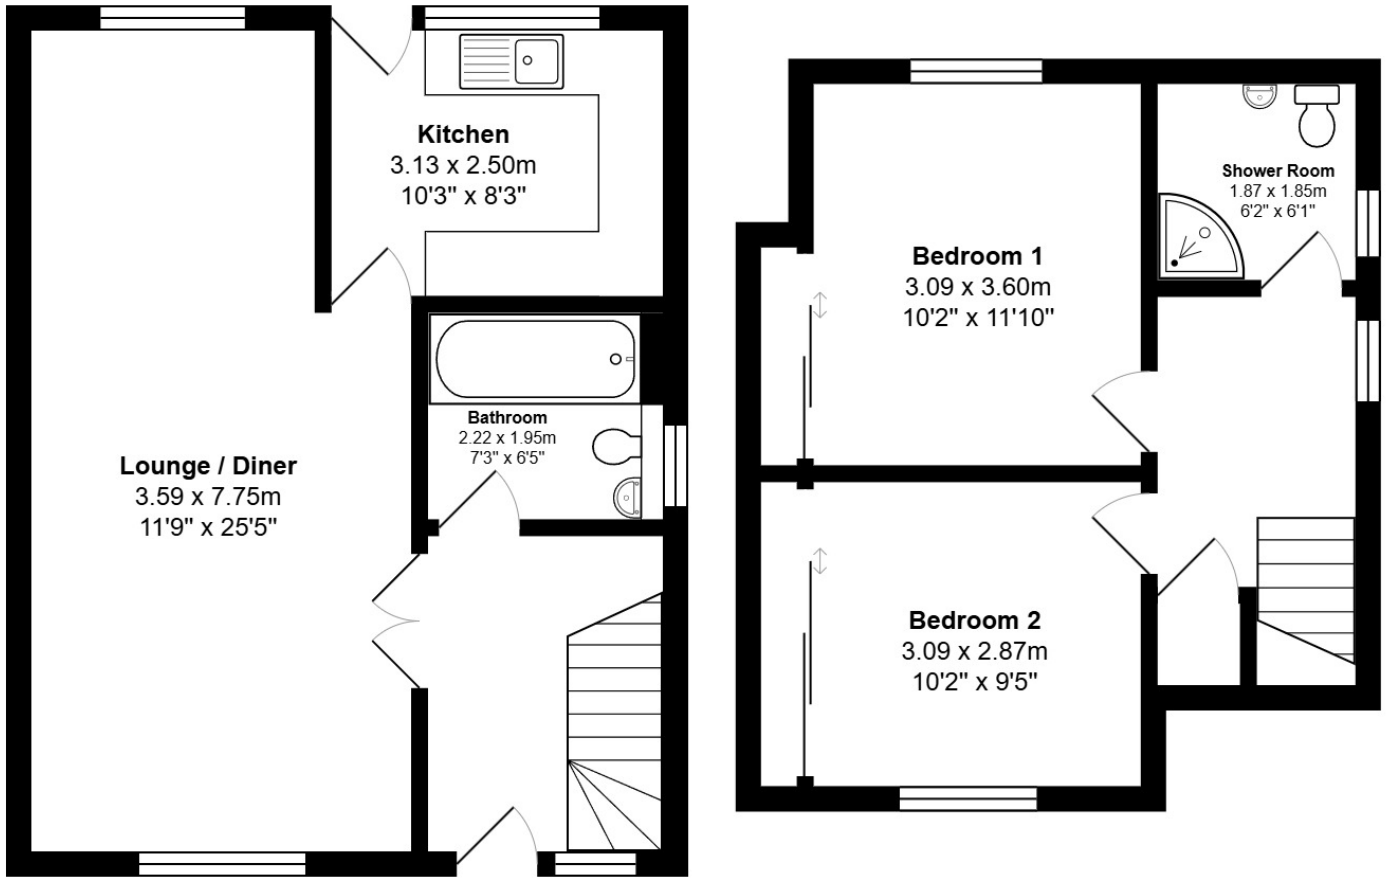

FLOOR PLAN & DIMENSIONS

Approximate Dimensions (Taken from the widest point)

Gross internal floor area (m²): 80m² | EPC Rating: C