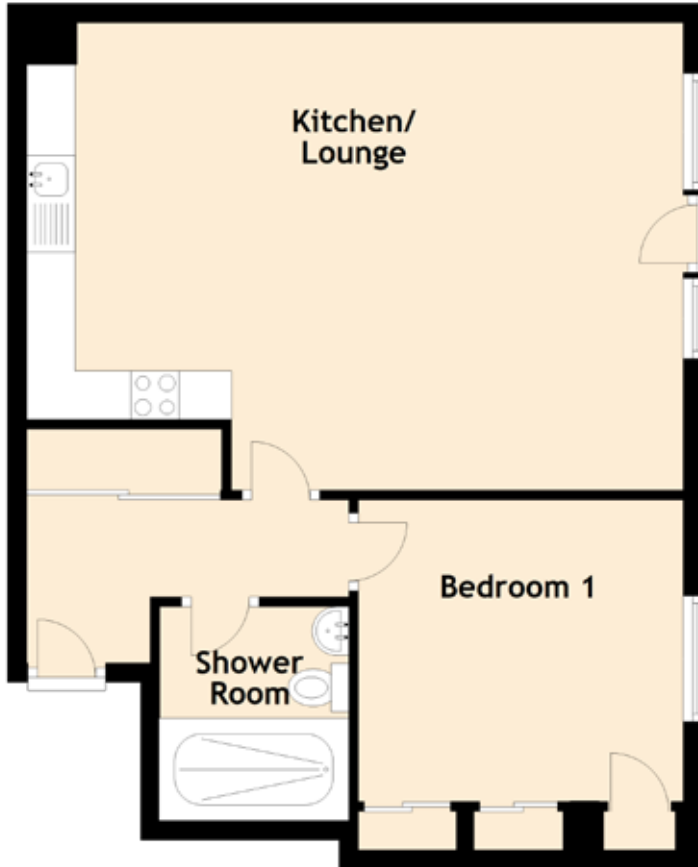

Flat 3, 2 Kimmerghame Path

FETTES, EDINBURGH, EH4 2GN

Approximate Dimensions (Taken from the widest point)

Kitchen/ Lounge

6.77m (22'3") x 4.82m (15'10")

Bedroom 1

3.61m (11'10") x 3.35m (11')

Shower Room

2.31m (7'7") x 1.72m (5'8")