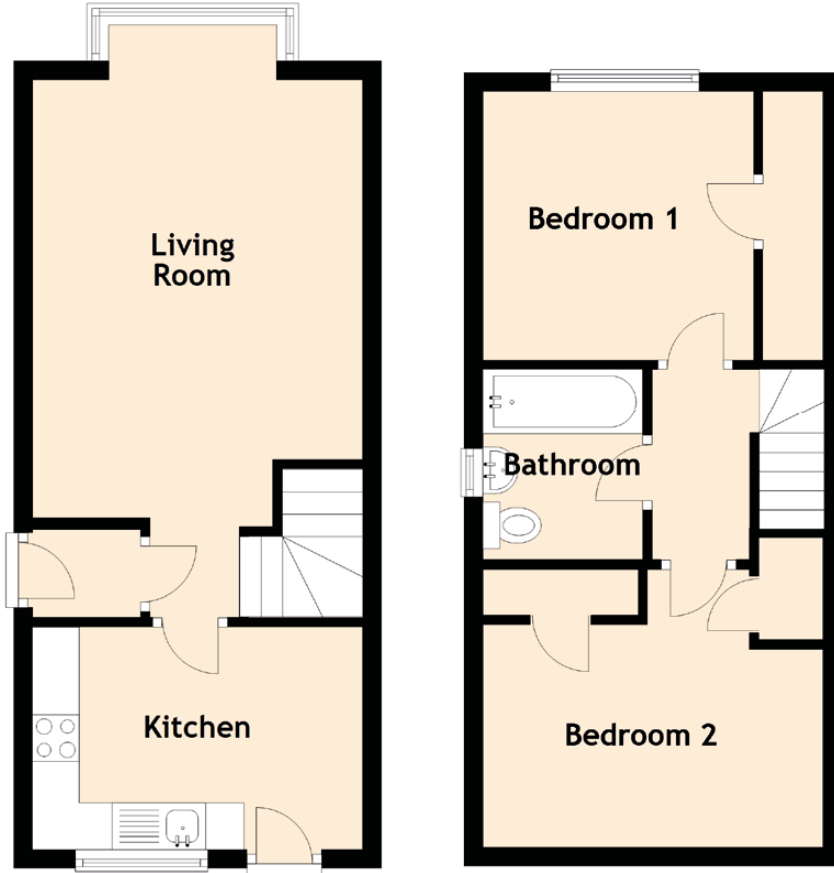

# 50 Clayknowes Place

MUSSELBURGH, EH21 6UQ

Approximate Dimensions (Taken from the widest point)

Living Room	5.90m (19'4") x 3.55m (11'8")
Kitchen	3.54m (11'7") x 2.39m (7'10")
Bedroom 1	2.90m (9'6") x 2.87m (9'5")
Bedroom 2	3.57m (11'9") x 3.29m (10'10")
Bathroom	2.05m (6'9") x 1.71m (5'7")