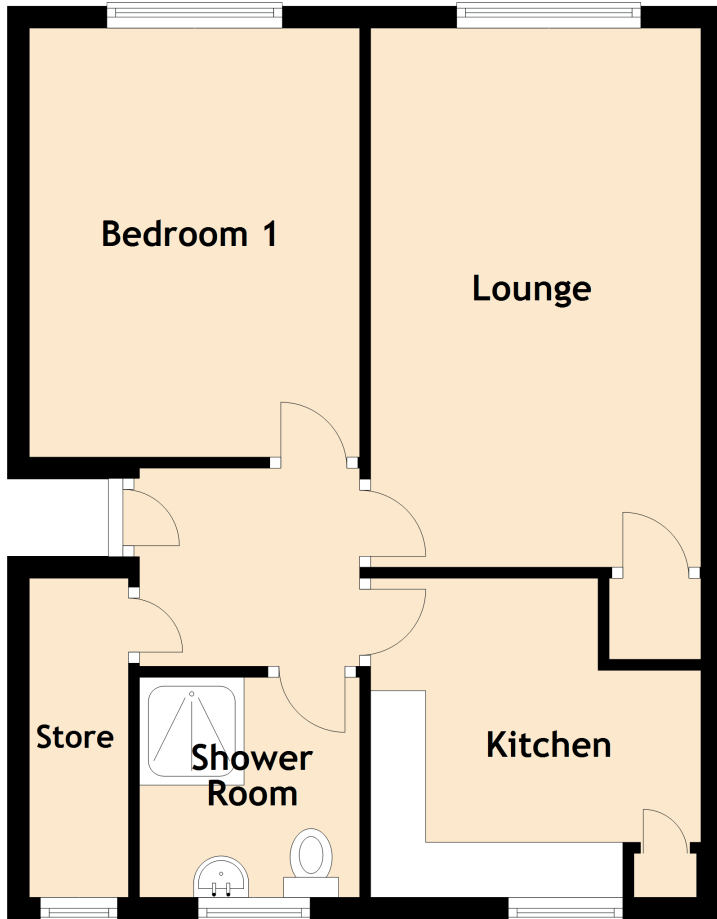

15a Bell Street

AIRDRIE, ML6 OBS

Approximate Dimensions (Taken from the widest point)

Lounge	4.90m (16'1") x 3.00m (9'10")
Kitchen	3.00m (9'10") x 2.90m (9'6")
Bedroom 1	3.90m (12'10") x 3.00m (9'10")
Shower Room	2.00m (6'7") x 2.00m (6'7")