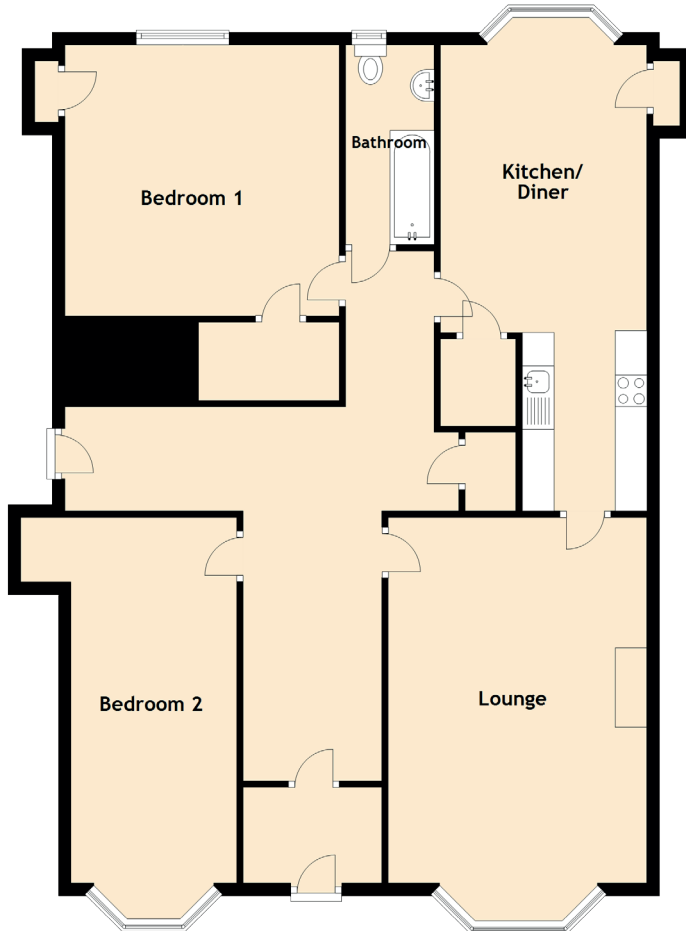

9 Polwarth Crescent

EDINBURGH, EH11 1HP

Approximate Dimensions (Taken from the widest point)

Lounge	6.78m (22'3") x 4.07m (13'4")
Kitchen/ Diner	7.35m (24'1") x 3.25m (10'8")
Bedroom 1	4.32m (14'2") x 4.27m (14')
Bedroom 2	5.77m (18'11") x 2.50m (8'2")
Bathroom	3.14m (10'4") x 1.40m (4'7")