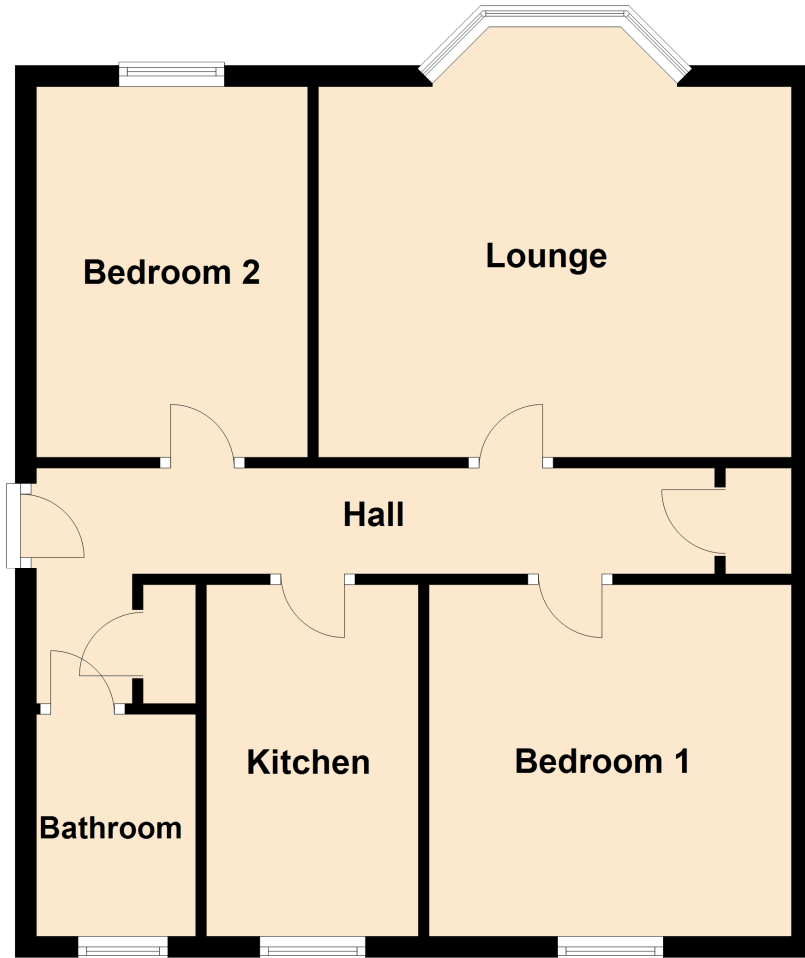

189/1 Craigmillar Castle Avenue

EDINBURGH, EH16 4DN

Approximate Dimensions
(Taken from the widest point)

Lounge	5.14m (16'11") x 4.50m (14'9")
Kitchen	3.32m (10'11") x 2.00m (6'7")
Bedroom 1	3.42m (11'3") x 3.24m (10'8")
Bedroom 2	3.50m (11'6") x 2.56m (8'5")
Bathroom	2.10m (6'11") x 1.50m (4'11")