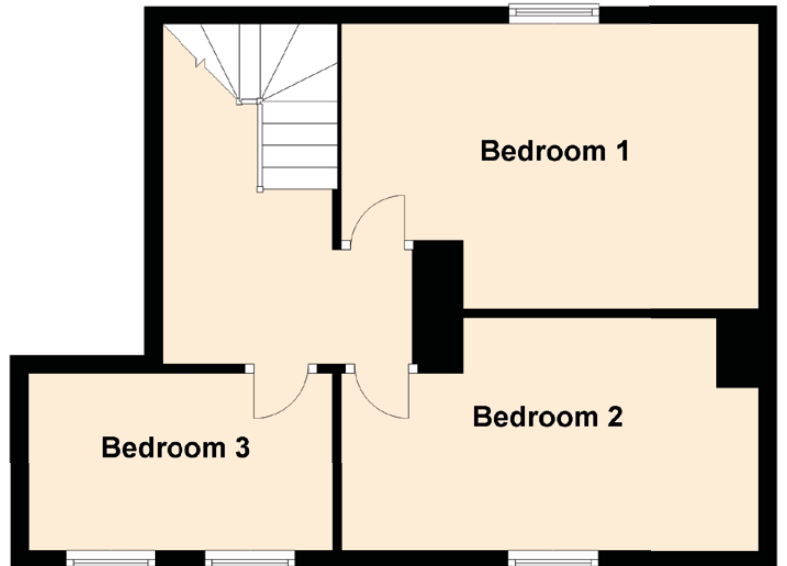

39 Melantee

FORT WILLIAM, HIGHLAND, PH33 6PY

Ground Floor

First Floor

Approximate Dimensions (Taken from the widest point)

Kitchen	4.57m (15') x 1.89m (6'2")
Lounge	4.57m (15') x 3.73m (12'3")
Bedroom 1	4.63m (15'2") x 3.16m (10'4")
Bedroom 2	4.63m (15'2") x 2.59m (8'6")
Bedroom 3	3.38m (11'1") x 2.40m (7'10")
Bathroom	1.95m (6'5") x 1.64m (5'5")

Gross internal floor area (m2): 82m²