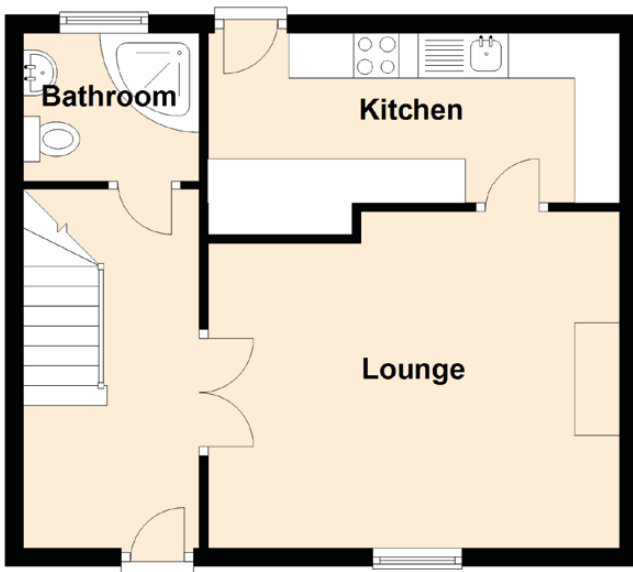

39 Melantee

FORT WILLIAM, HIGHLAND, PH33 6PY

Ground Floor

First Floor

Approximate Dimensions (Taken from the widest point)

Kitchen	4.57m (15') x 1.89m (6'2")
Lounge	4.57m (15') x 3.73m (12'3")
Bedroom 1	4.63m (15'2") x 3.16m (10'4")
Bedroom 2	4.63m (15'2") x 2.59m (8'6")
Bedroom 3	3.38m (11'1") x 2.40m (7'10")
Bathroom	1.95m (6'5") x 1.64m (5'5")

Gross internal floor area (m2): 82m²