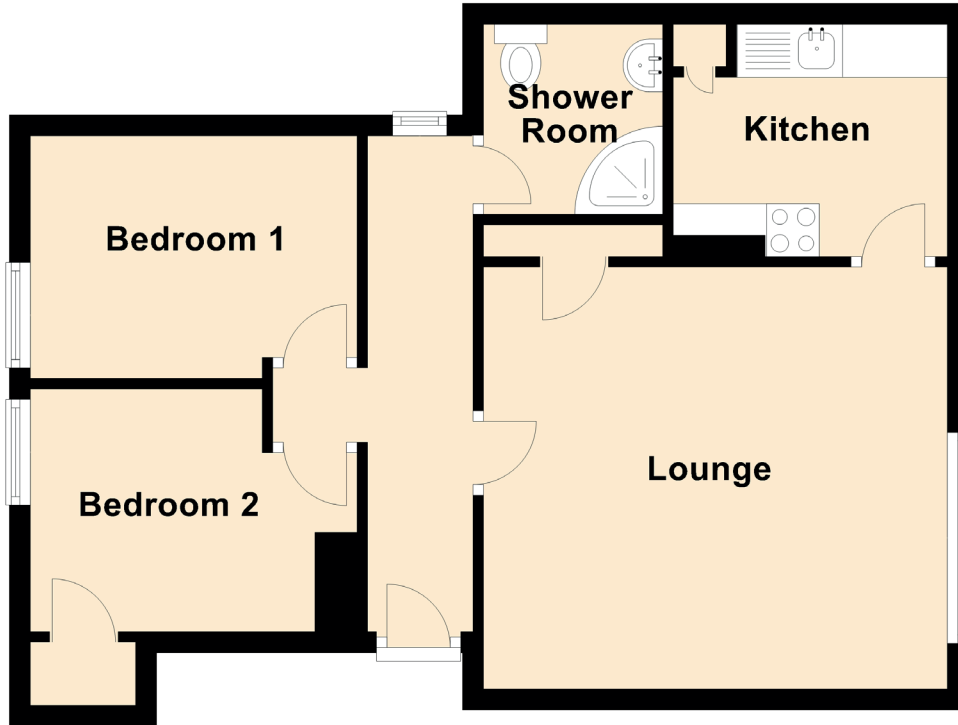

# 23 Leadenflower Place

CRIEFF, PH7 3JD

Approximate Dimensions (Taken from the widest point)

Lounge	4.40m (14'5") x 4.00m (13'1")
Kitchen	2.60m (8'6") x 2.20m (7'3")
Bedroom 1	3.10m (10'2") x 2.30m (7'7")
Bedroom 2	3.10m (10'2") x 2.30m (7'7")
Shower Room	1.80m (5'11") x 1.50m (4'11")