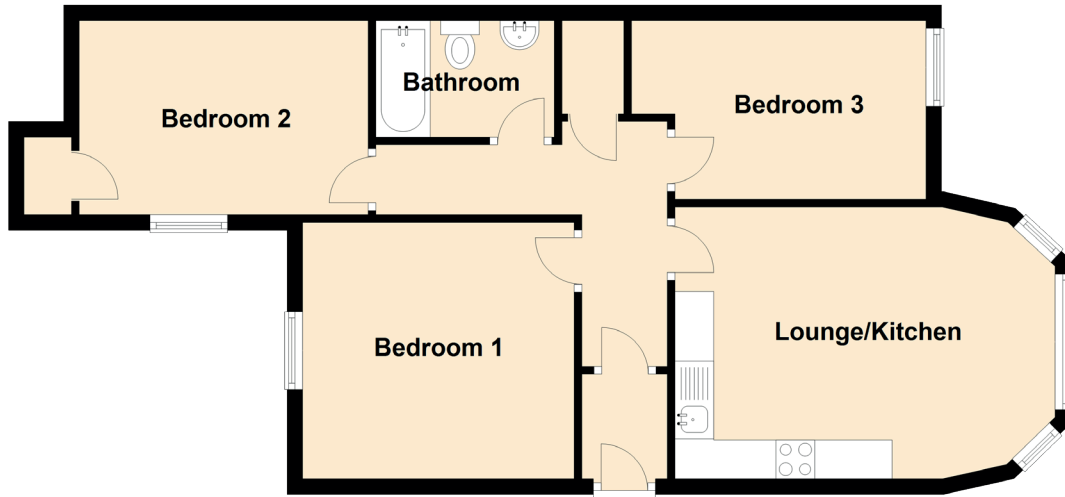

71 Clifton Road

ABERDEEN, AB24 4RN

Approximate Dimensions (Taken from the widest point)

Lounge/Kitchen	4.59m (15'1") x 3.50m (11'6")
Bedroom 1	3.50m (11'6") x 3.30m (10'10")
Bedroom 2	3.70m (12'2") x 2.40m (7'10")
Bedroom 3	3.80m (12'5") x 2.30m (7'7")
Bathroom	2.30m (7'7") x 1.50m (4'11")