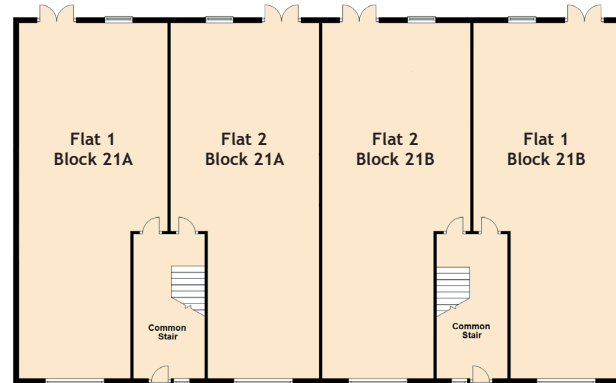

# 21A/1 West Pilton Place

PILTON, EDINBURGH, HE4 4DG

Approximate Dimensions (Taken from the widest point)

Living Room/Kitchen	6.00m (19'8") x 4.00m (13'1")
Bedroom 1	4.65m (15'3") x 2.70m (8'10")
Bedroom 2	3.65m (12') x 2.53m (8'4")