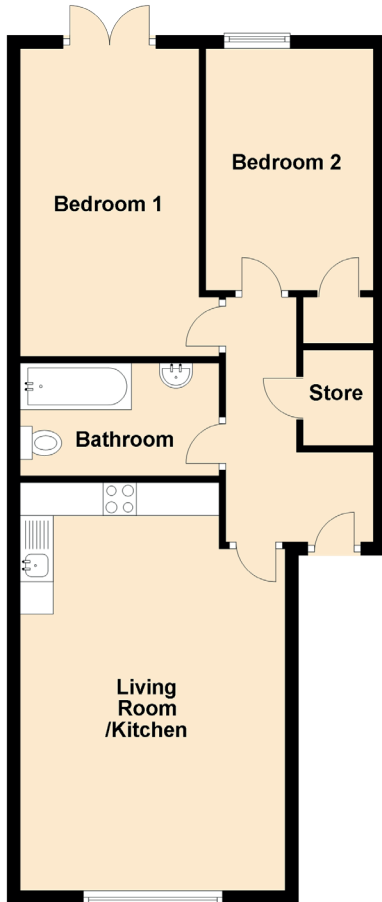

# 21A/1 West Pilton Place

PILTON, EDINBURGH, HE4 4DG

Approximate Dimensions (Taken from the widest point)

Living Room/Kitchen	6.00m (19'8") x 4.00m (13'1")
Bedroom 1	4.65m (15'3") x 2.70m (8'10")
Bedroom 2	3.65m (12') x 2.53m (8'4")