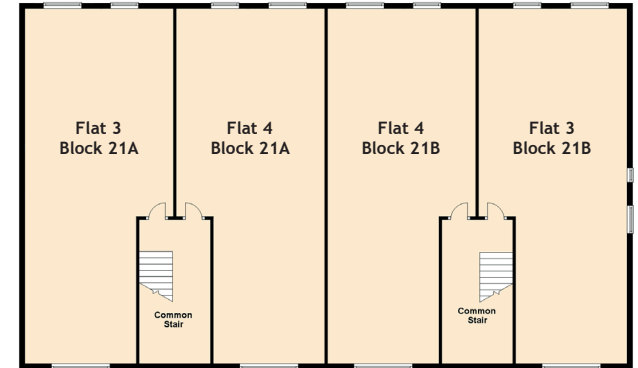

# 21A/1 West Pilton Place

PILTON, EDINBURGH, HE4 4DG

Approximate Dimensions (Taken from the widest point)

Living Room/Kitchen	6.00m (19'8") x 4.00m (13'1")
Bedroom 1	4.65m (15'3") x 2.70m (8'10")
Bedroom 2	3.65m (12') x 2.53m (8'4")