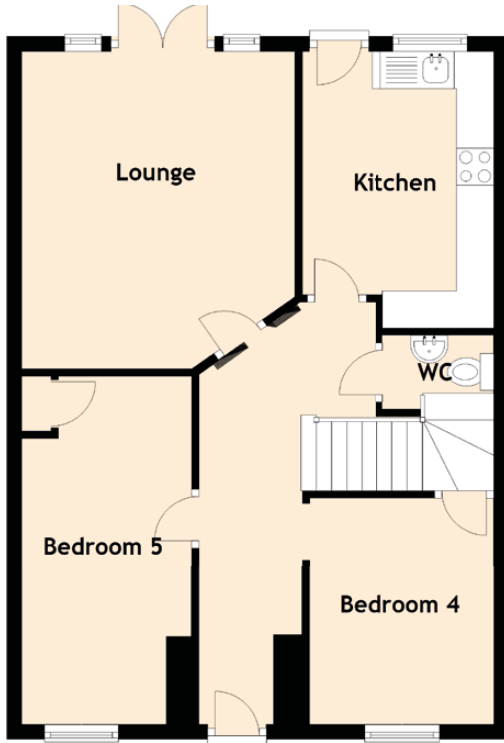

19 Lochty Court

KINGGLASSIE, FIFE, KY5 0YQ

Approximate Dimensions
(Taken from the widest point)

Ground Floor

| | |
|-----------|-------------------------------|
| Lounge | 4.30m (14'1") x 3.70m (12'2") |
| Kitchen | 3.60m (11'10") x 2.60m (8'6") |
| Bedroom 4 | 3.30m (10'10") x 2.50m (8'2") |
| Bedroom 5 | 4.70m (15'5") x 2.30m (7'7") |
| WC | 1.50m (4'11") x 1.00m (3'3") |

First Floor

| | |
|-----------|--------------------------------|
| Bedroom 1 | 3.40m (11'2") x 2.70m (8'10") |
| En-suite | 1.90m (6'3") x 1.60m (5'3") |
| Bedroom 2 | 3.10m (10'2") x 2.70m (8'10") |
| Bedroom 3 | 3.60m (11'10") x 2.10m (6'11") |
| Office | 3.10m (10'2") x 2.20m (7'3") |
| Bathroom | 2.60m (8'6") x 1.60m (5'3") |