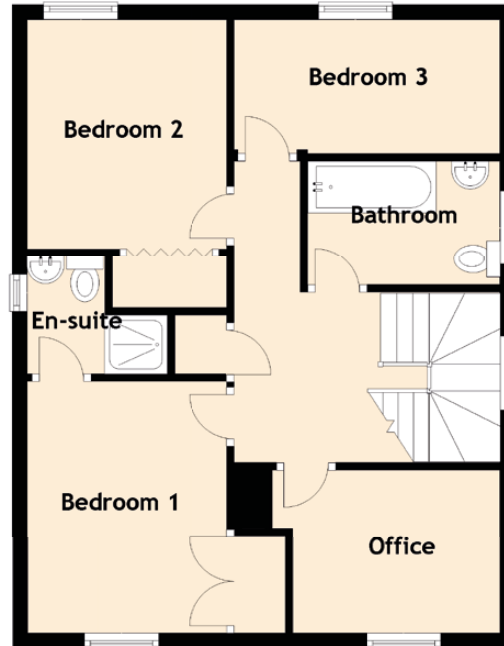

19 Lochty Court

KINGGLASSIE, FIFE, KY5 0YQ

Approximate Dimensions
(Taken from the widest point)

Ground Floor

| | |
|-----------|-------------------------------|
| Lounge | 4.30m (14'1") x 3.70m (12'2") |
| Kitchen | 3.60m (11'10") x 2.60m (8'6") |
| Bedroom 4 | 3.30m (10'10") x 2.50m (8'2") |
| Bedroom 5 | 4.70m (15'5") x 2.30m (7'7") |
| WC | 1.50m (4'11") x 1.00m (3'3") |

First Floor

| | |
|-----------|--------------------------------|
| Bedroom 1 | 3.40m (11'2") x 2.70m (8'10") |
| En-suite | 1.90m (6'3") x 1.60m (5'3") |
| Bedroom 2 | 3.10m (10'2") x 2.70m (8'10") |
| Bedroom 3 | 3.60m (11'10") x 2.10m (6'11") |
| Office | 3.10m (10'2") x 2.20m (7'3") |
| Bathroom | 2.60m (8'6") x 1.60m (5'3") |