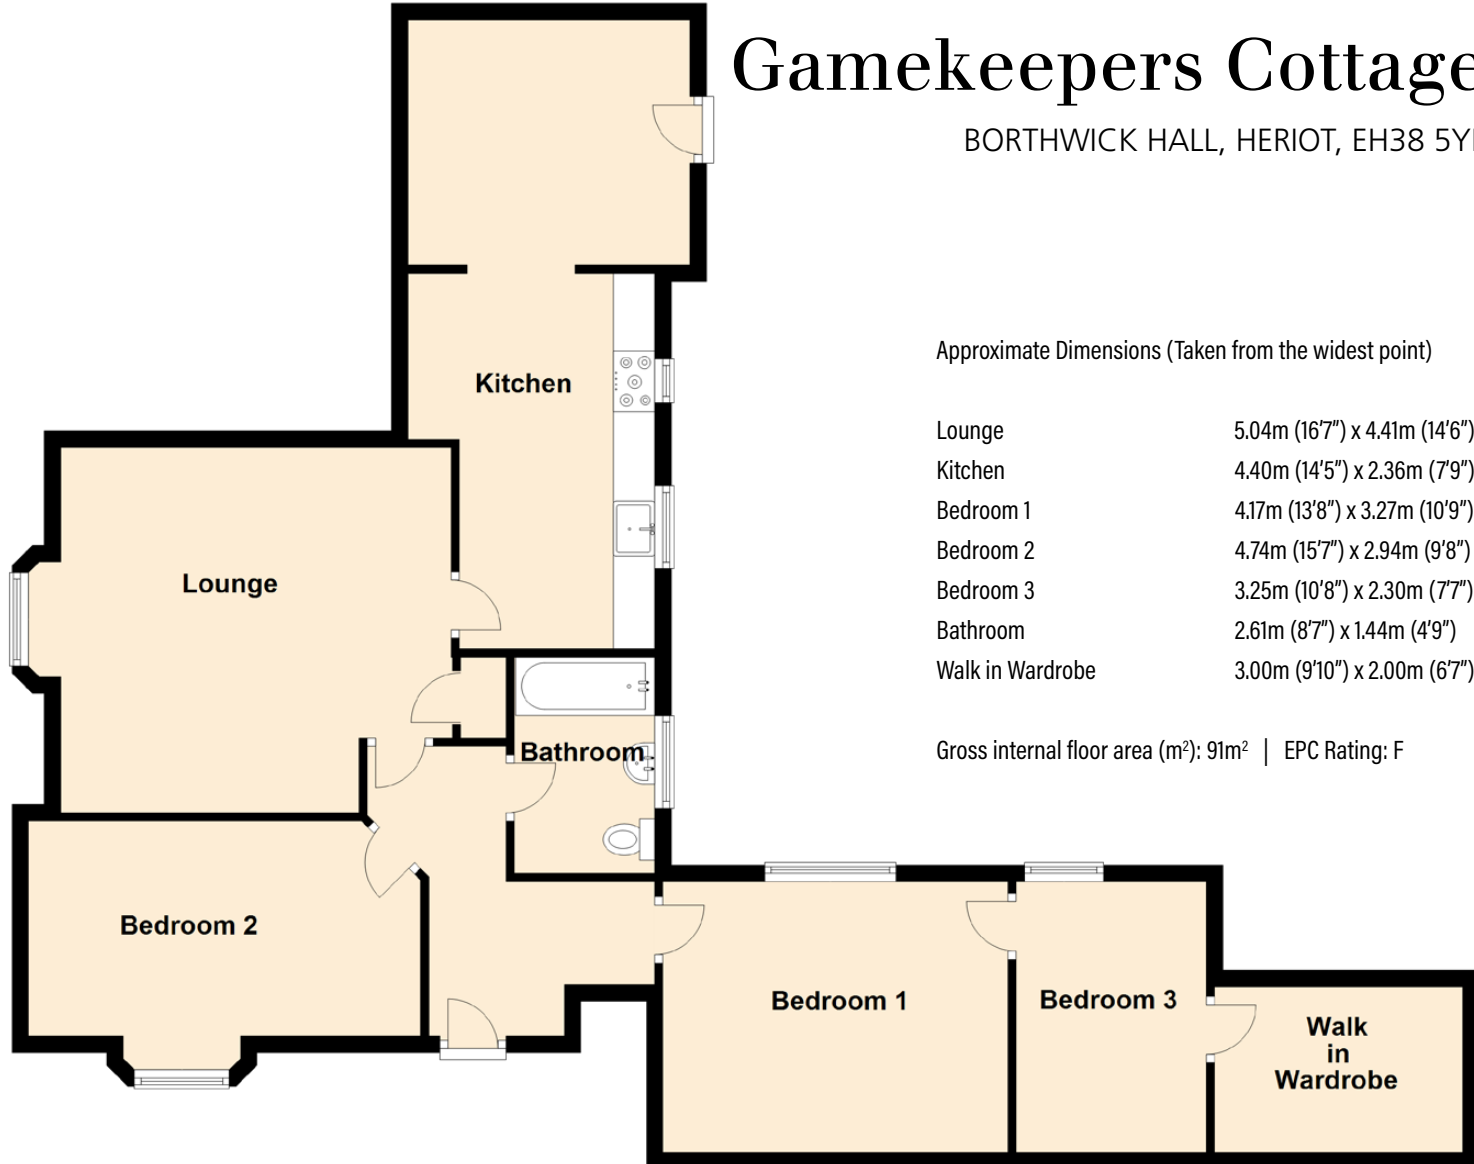

# Gamekeepers Cottage

BORTHWICK HALL, HERIOT, EH38 5YE

Approximate Dimensions (Taken from the widest point)

Lounge	5.04m (16'7") x 4.41m (14'6")
Kitchen	4.40m (14'5") x 2.36m (7'9")
Bedroom 1	4.17m (13'8") x 3.27m (10'9")
Bedroom 2	4.74m (15'7") x 2.94m (9'8")
Bedroom 3	3.25m (10'8") x 2.30m (7'7")
Bathroom	2.61m (8'7") x 1.44m (4'9")
Walk in Wardrobe	3.00m (9'10") x 2.00m (6'7")

Gross internal floor area (m<sup>2</sup>): 91m<sup>2</sup> | EPC Rating: F