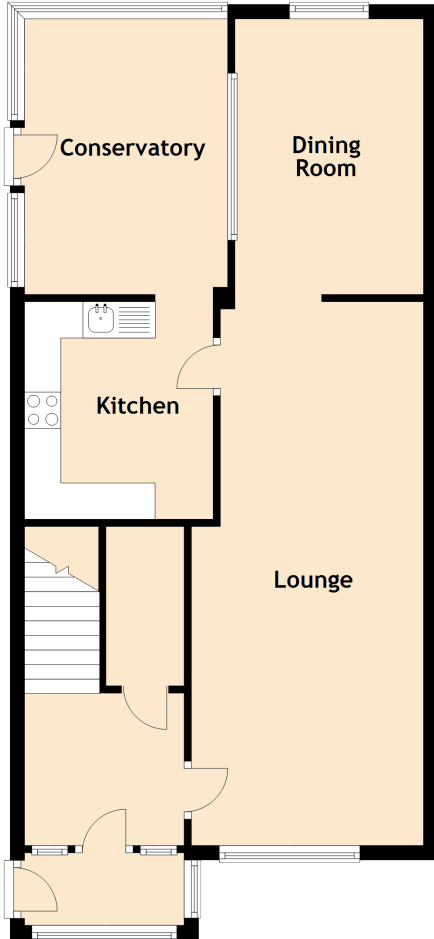

5 Ross Drive

MOTHERWELL, NORTH LANARKSHIRE, ML1 3BD

Approximate Dimensions (Taken from the widest point)

Lounge	7.50m (24'7") x 3.20m (10'6")
Dining Room	3.90m (12'10") x 2.60m (8'6")
Kitchen	3.00m (9'10") x 2.60m (8'6")
Conservatory	3.80m (12'6") x 2.80m (9'2")
Bedroom 1	3.30m (10'10") x 3.20m (10'6")
Bedroom 2	4.30m (14'1") x 3.40m (11'2")
Bedroom 3	3.20m (10'6") x 2.50m (8'2")
Shower Room	2.00m (6'7") x 2.00m (6'7")