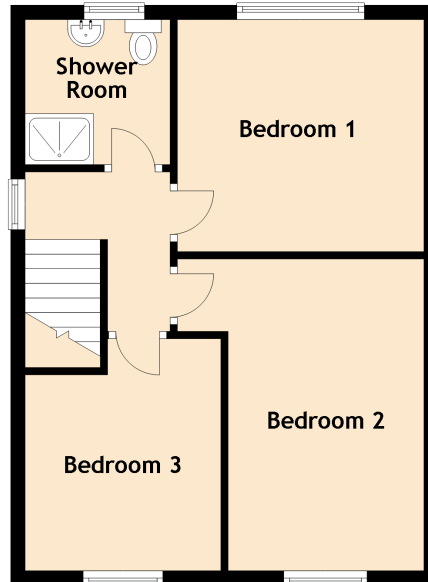

5 Ross Drive

MOTHERWELL, NORTH LANARKSHIRE, ML1 3BD

Approximate Dimensions (Taken from the widest point)

Lounge	7.50m (24'7") x 3.20m (10'6")
Dining Room	3.90m (12'10") x 2.60m (8'6")
Kitchen	3.00m (9'10") x 2.60m (8'6")
Conservatory	3.80m (12'6") x 2.80m (9'2")
Bedroom 1	3.30m (10'10") x 3.20m (10'6")
Bedroom 2	4.30m (14'1") x 3.40m (11'2")
Bedroom 3	3.20m (10'6") x 2.50m (8'2")
Shower Room	2.00m (6'7") x 2.00m (6'7")