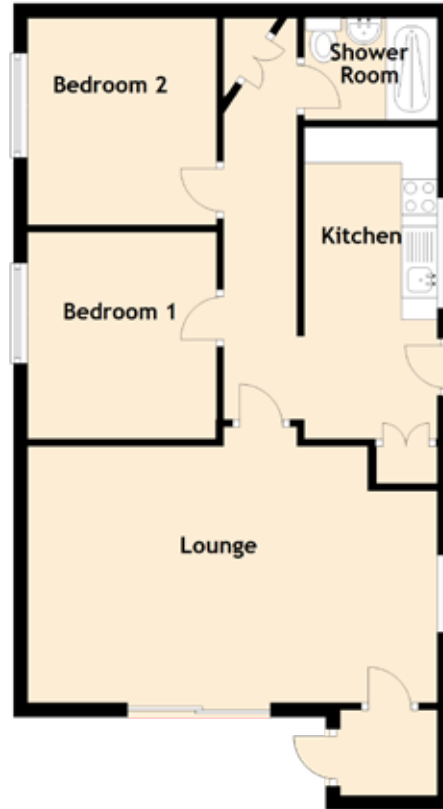

3 Oak Avenue

NIVENSKNOWE PARK, LOANHEAD, EH20 9PX

Approximate Dimensions (Taken from the widest point)

Lounge	5.74m (18'10") x 3.59m (11'9")
Kitchen	4.11m (13'6") x 2.02m (6'8")
Bedroom 1	2.90m (9'6") x 2.65m (8'8")
Bedroom 2	2.90m (9'6") x 2.74m (9')
Shower Room	2.01m (6'7") x 1.60m (5'3")