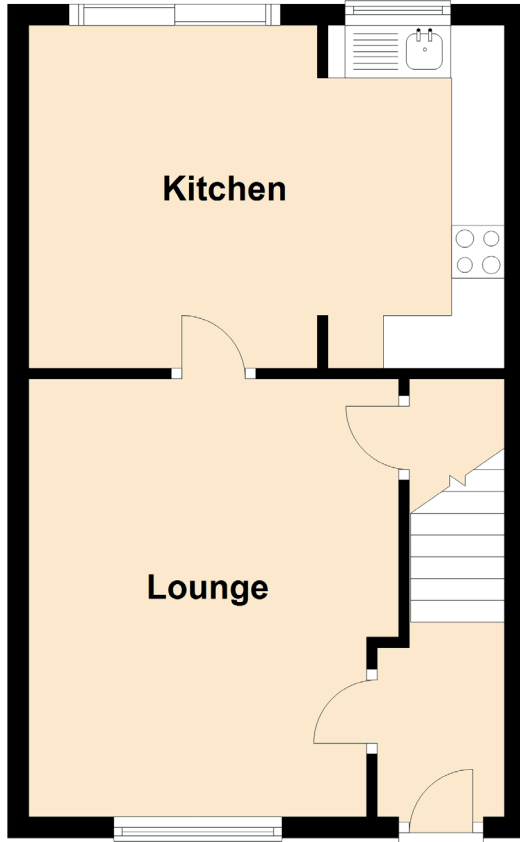

# 124 Upper Craighour

LITTLE FRANCE, EDINBURGH, EH17 7SH

Approximate Dimensions  
(Taken from the widest point)

Lounge	4.15m (13'7") x 3.50m (11'6")
Kitchen	4.50m (14'9") x 3.25m (10'8")
Bedroom 1	3.67m (12') x 2.63m (8'8")
Bedroom 2	3.04m (10') x 2.63m (8'8")
Bedroom 3	2.59m (8'6") x 2.09m (6'10")
Bathroom	2.00m (6'7") x 1.93m (6'4")