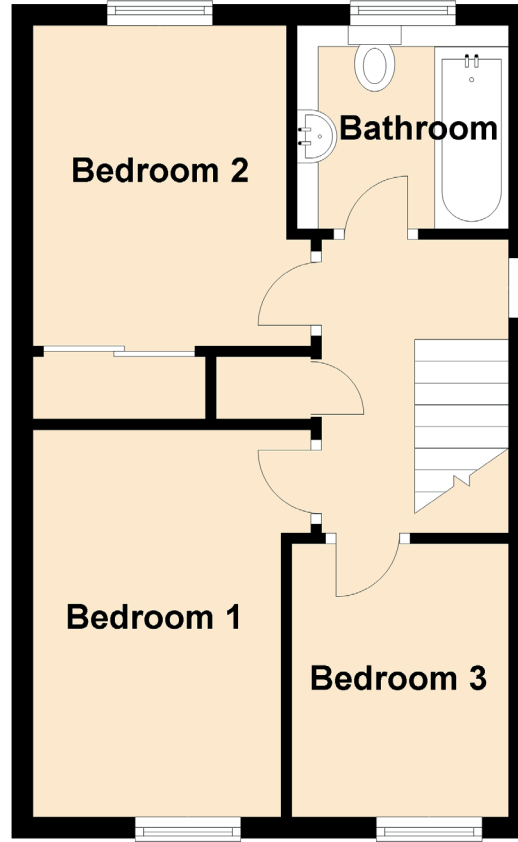

# 124 Upper Craighour

LITTLE FRANCE, EDINBURGH, EH17 7SH

Approximate Dimensions  
(Taken from the widest point)

Lounge	4.15m (13'7") x 3.50m (11'6")
Kitchen	4.50m (14'9") x 3.25m (10'8")
Bedroom 1	3.67m (12') x 2.63m (8'8")
Bedroom 2	3.04m (10') x 2.63m (8'8")
Bedroom 3	2.59m (8'6") x 2.09m (6'10")
Bathroom	2.00m (6'7") x 1.93m (6'4")