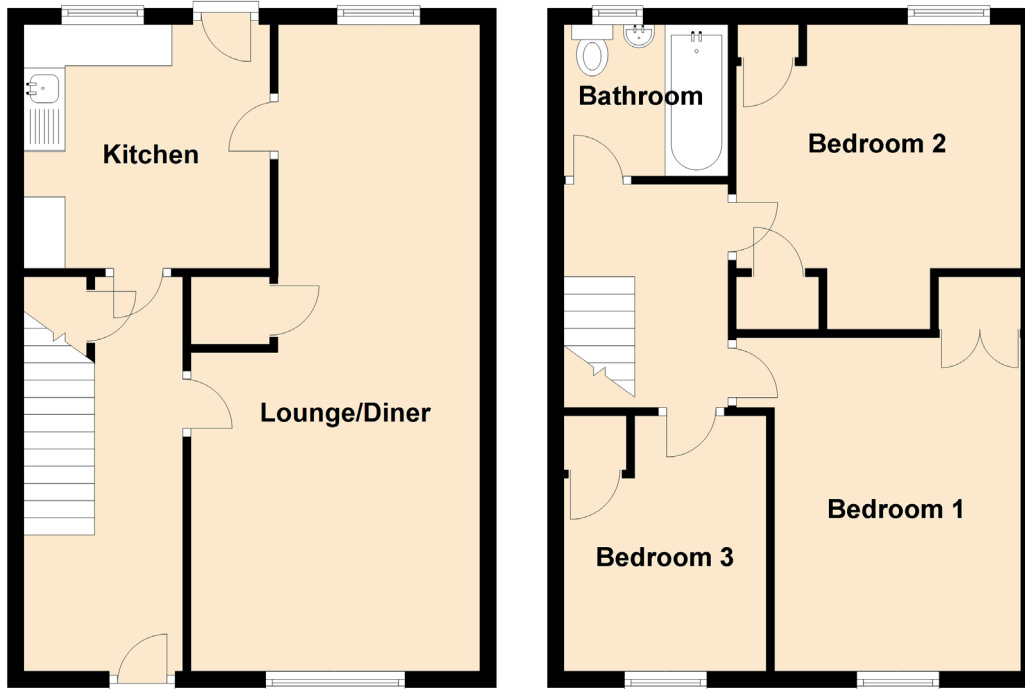

7 Vorlich Crescent

PENICUIK, MIDLOTHIAN, EH26 8JT

Approximate Dimensions (Taken from the widest point)

Lounge/Diner	7.85m (25'9") x 3.51m (11'6")
Kitchen	2.99m (9'10") x 2.96m (9'9")
Bedroom 1	4.05m (13'3") x 3.56m (11'8")
Bedroom 2	3.47m (11'5") x 2.96m (9'9")
Bedroom 3	3.10m (10'2") x 2.48m (8'2")
Bathroom	1.99m (6'6") x 1.84m (6')