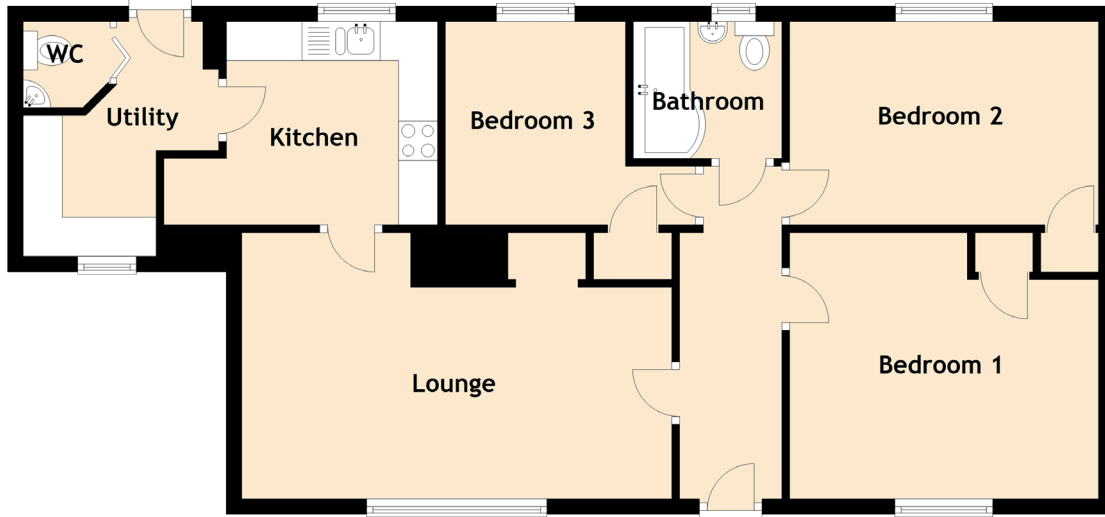

1 Mid Strathore Farm Cottage

STRATHORE ROAD, THORNTON, FIFE, KY1 4DF

Approximate Dimensions
(Taken from the widest point)

Lounge	5.50m (18'1") x 3.40m (11'2")
Kitchen	3.50m (11'6") x 2.60m (8'6")
Utility	3.00m (9'10") x 2.50m (8'2")
Bedroom 1	3.95m (13') x 3.40m (11'2")
Bedroom 2	3.95m (13') x 2.60m (8'6")
Bedroom 3	3.20m (10'6") x 2.60m (8'6")
Bathroom	1.90m (6'3") x 1.75m (5'9")
WC	1.10m (3'7") x 1.10m (3'7")