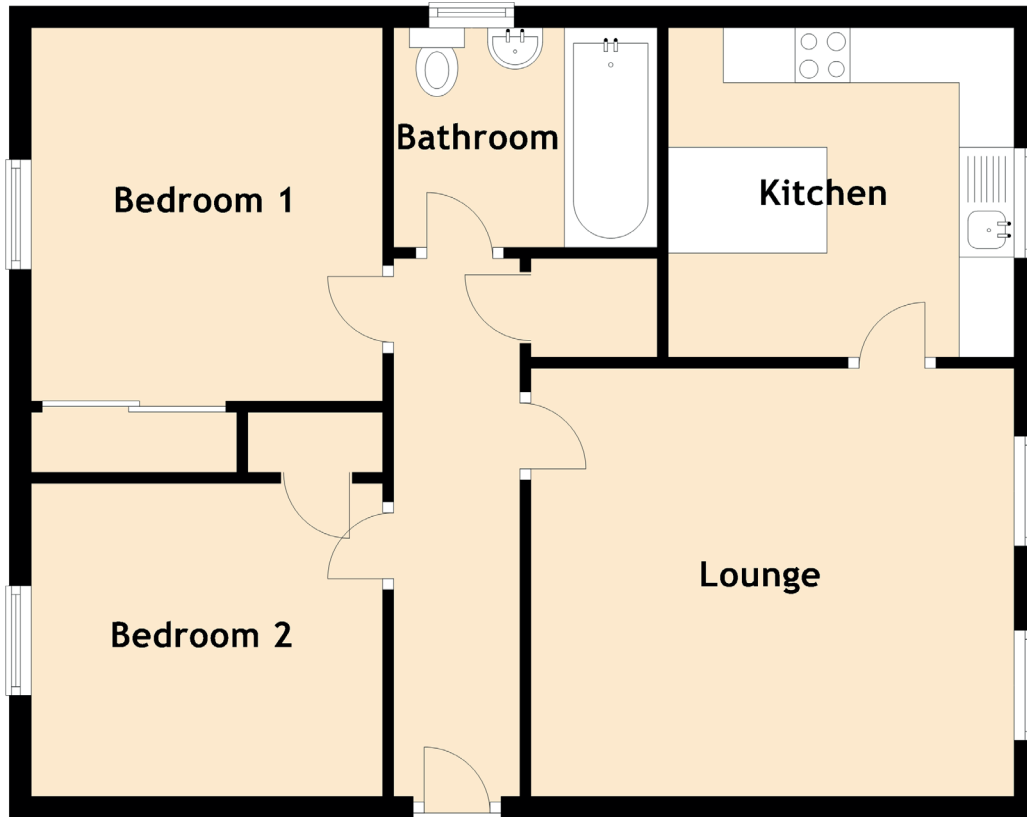

# 19a Main Street

CROSSGATES, COWDENBEATH, FIFE, KY4 8AJ

Approximate Dimensions  
(Taken from the widest point)

Lounge	4.40m (14'5") x 3.90m (12'10")
Kitchen	3.15m (10'4") x 3.00m (9'10")
Bedroom 1	3.40m (11'2") x 3.20m (10'6")
Bedroom 2	3.20m (10'6") x 2.85m (9'4")
Bathroom	2.40m (7'10") x 2.00m (6'7")