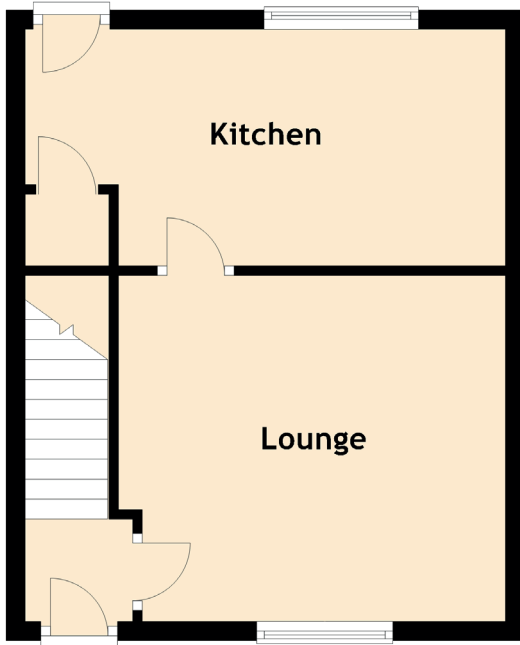

13 Roods Square

INVERKEITHING, FIFE, KY11 1NR

Approximate Dimensions
(Taken from the widest point)

Lounge	4.19m (13'9") x 3.61m (11'10")
Kitchen	5.01m (16'5") x 2.47m (8'1")
Bedroom 1	5.01m (16'5") x 3.42m (11'3")
Bedroom 2	3.40m (11'2") x 3.04m (10')
Shower Room	2.43m (8') x 1.81m (5'11")