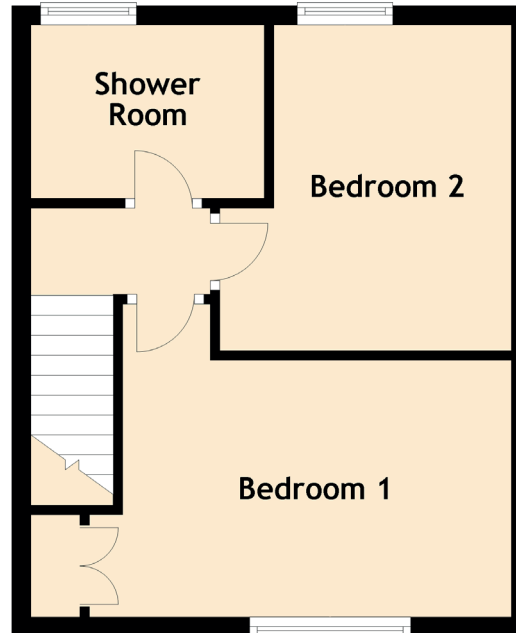

13 Roods Square

INVERKEITHING, FIFE, KY11 1NR

Approximate Dimensions
(Taken from the widest point)

Lounge	4.19m (13'9") x 3.61m (11'10")
Kitchen	5.01m (16'5") x 2.47m (8'1")
Bedroom 1	5.01m (16'5") x 3.42m (11'3")
Bedroom 2	3.40m (11'2") x 3.04m (10')
Shower Room	2.43m (8') x 1.81m (5'11")