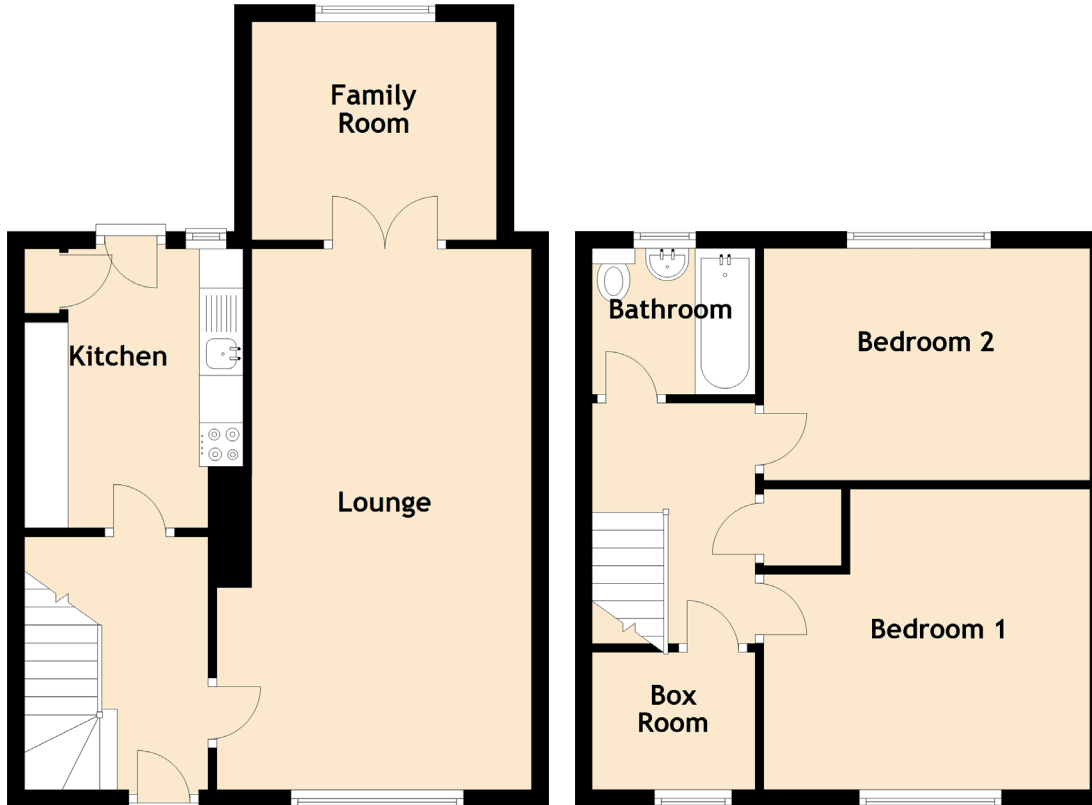

91 Tarvitt Terrace

SPRINGFIELD, FIFE, KY15 5SE

Approximate Dimensions
(Taken from the widest point)

Lounge	6.20m (20'4") x 3.60m (11'10")
Kitchen	3.20m (10'6") x 2.50m (8'2")
Family Room	2.80m (9'2") x 2.50m (8'2")
Bathroom	1.90m (6'3") x 1.70m (5'7")
Bedroom 2	3.80m (12'6") x 2.70m (8'10")
Bedroom 1	3.80m (12'6") x 3.50m (11'6")
Box Room	2.00m (6'7") x 1.60m (5'3")