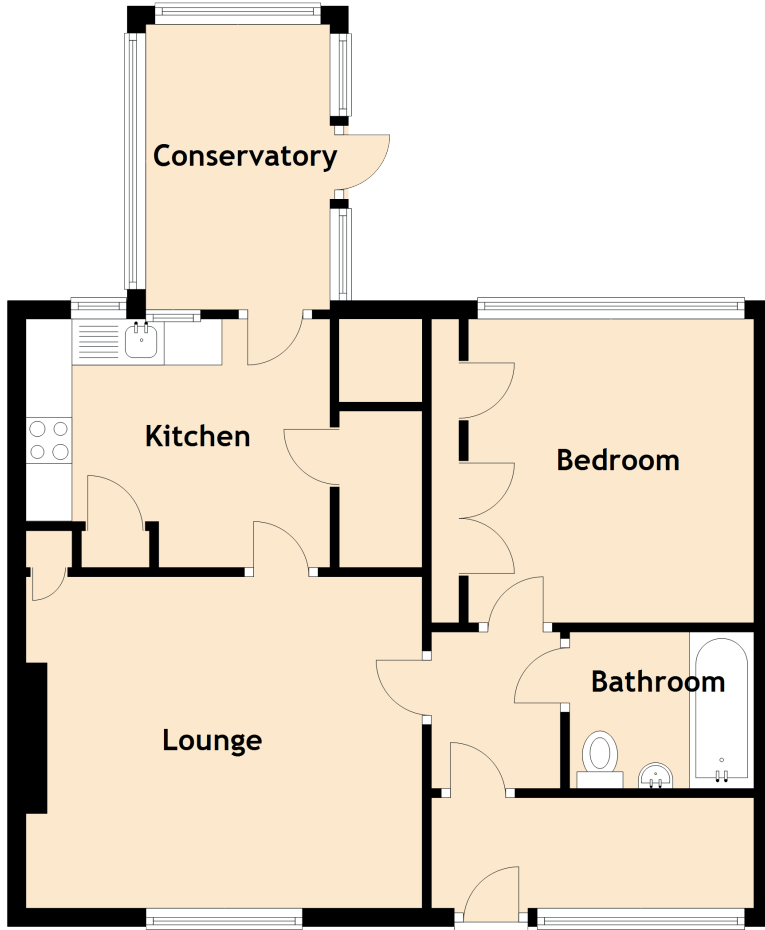

7 Drum Place

EAST WHITBURN, BATHGATE, EH47 0JH

Approximate Dimensions
(Taken from the widest point)

Lounge	4.30m (14'1") x 3.60m (11'10")
Kitchen	3.30m (10'10") x 2.70m (8'10")
Conservatory	3.10m (10'2") x 2.00m (6'7")
Bedroom	3.40m (11'2") x 3.10m (10'2")
Bathroom	2.00m (6'7") x 1.70m (5'7")