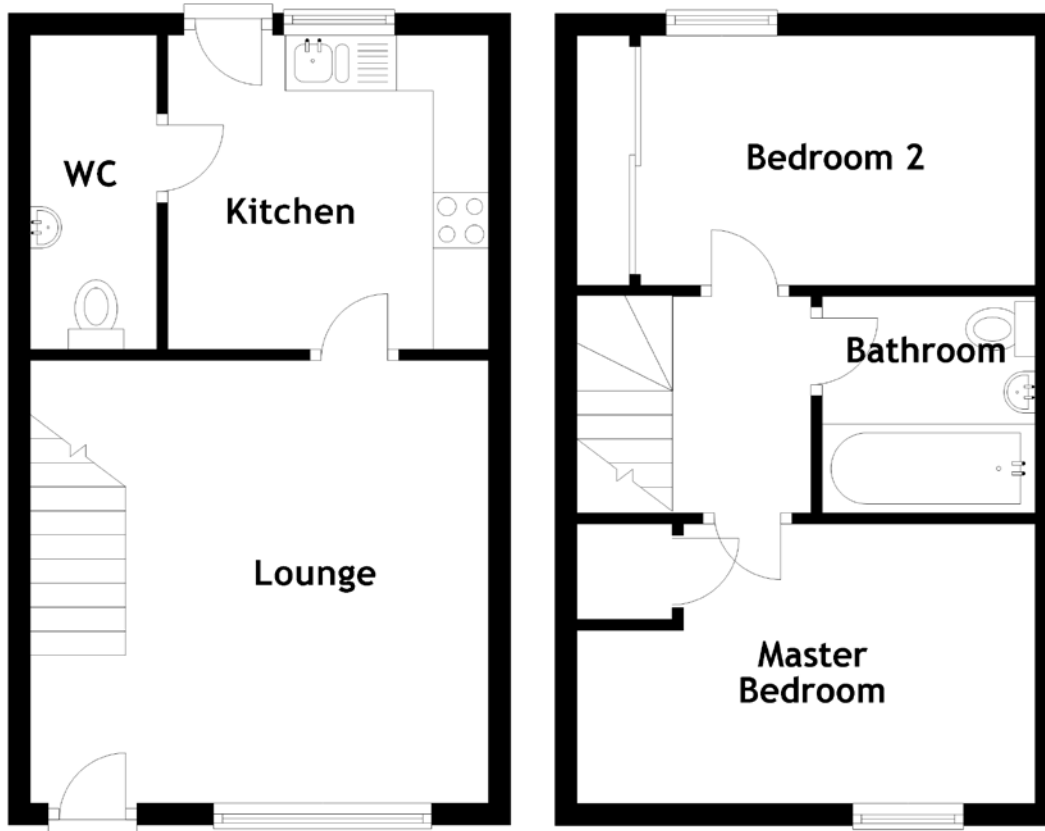

35 Aspen Drive

GOREBRIDGE, MIDLOTHIAN, EH23 4PZ

Approximate Dimensions
(Taken from the widest point)

Lounge	4.13m (13'7") x 3.99m (13'1")
Kitchen	2.89m (9'6") x 2.83m (9'3")
WC	2.83m (9'3") x 1.04m (3'5")
Master Bedroom	4.13m (13'7") x 2.56m (8'5")
Bedroom 2	3.56m (11'8") x 2.25m (7'5")
Bathroom	1.95m (6'5") x 1.92m (6'4")

Gross internal floor area (m²): 57m²

EPC Rating: C