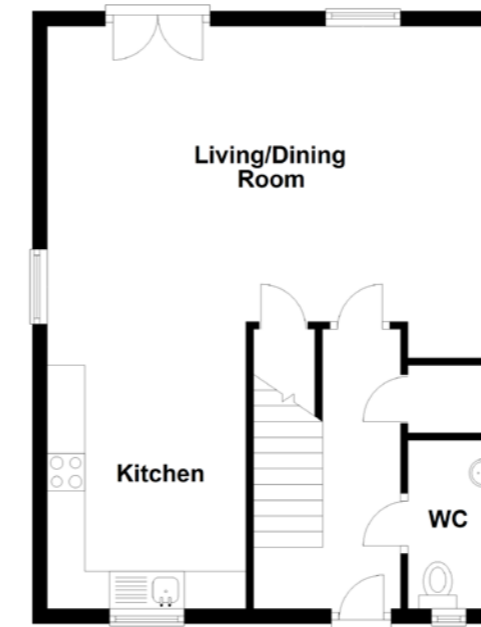

Sycamore

Approximate Dimensions (Taken from the widest point)

Living Room	4.52m (14'10") x 4.08m (13'5")
Kitchen	3.98m (13'1") x 3.17m (10'5")
WC	2.24m (7'4") x 1.15m (3'9")
Bedroom 1	5.26m (17'3") x 2.68m (8'10")
Bedroom 2	5.26m (17'3") x 2.90m (9'6")
Bathroom	2.00m (6'7") x 1.93m (6'4")

Oak (Mid)

Approximate Dimensions (Taken from the widest point)

Living/Dining Room	5.88m (19'4") x 4.43m (14'6")
Kitchen	3.25m (10'8") x 2.61m (8'7")
WC	2.25m (7'5") x 1.10m (3'7")
Bathroom	2.86m (9'5") x 2.02m (6'8")
Bedroom 1	4.82m (15'10") x 2.63m (8'8")
Bedroom 2	3.86m (12'8") x 2.86m (9'5")
Bedroom 3	3.67m (12'1") x 2.50m (8'2")

Oak (End)

Approximate Dimensions (Taken from the widest point)

Living/Dining Room	5.93m (19'5") x 4.43m (14'6")
Kitchen	3.25m (10'8") x 2.66m (8'9")
WC	2.25m (7'5") x 1.10m (3'7")
Bedroom 1	4.82m (15'10") x 2.69m (8'10")
Bedroom 2	3.86m (12'8") x 2.86m (9'5")
Bedroom 3	3.67m (12'1") x 2.50m (8'2")
Bathroom	2.86m (9'5") x 2.02m (6'8")