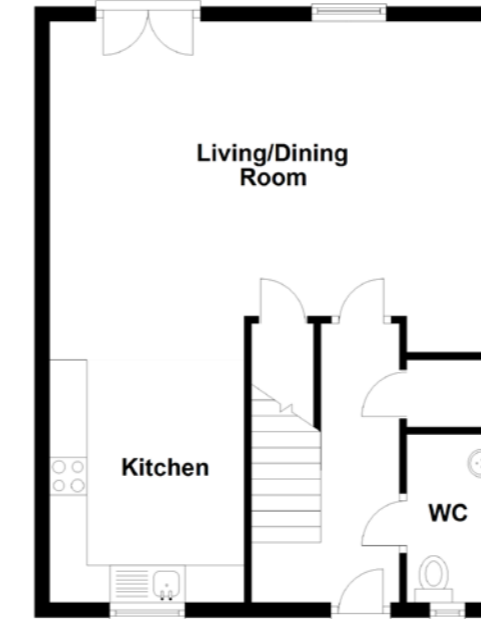

Sycamore

Approximate Dimensions (Taken from the widest point)

Living Room	4.52m (14'10") x 4.08m (13'5")
Kitchen	3.98m (13'1") x 3.17m (10'5")
WC	2.24m (7'4") x 1.15m (3'9")
Bedroom 1	5.26m (17'3") x 2.68m (8'10")
Bedroom 2	5.26m (17'3") x 2.90m (9'6")
Bathroom	2.00m (6'7") x 1.93m (6'4")

Oak (Mid)

Approximate Dimensions (Taken from the widest point)

Living/Dining Room	5.88m (19'4") x 4.43m (14'6")
Kitchen	3.25m (10'8") x 2.61m (8'7")
WC	2.25m (7'5") x 1.10m (3'7")
Bathroom	2.86m (9'5") x 2.02m (6'8")
Bedroom 1	4.82m (15'10") x 2.63m (8'8")
Bedroom 2	3.86m (12'8") x 2.86m (9'5")
Bedroom 3	3.67m (12'1") x 2.50m (8'2")

Oak (End)

Approximate Dimensions (Taken from the widest point)

Living/Dining Room	5.93m (19'5") x 4.43m (14'6")
Kitchen	3.25m (10'8") x 2.66m (8'9")
WC	2.25m (7'5") x 1.10m (3'7")
Bedroom 1	4.82m (15'10") x 2.69m (8'10")
Bedroom 2	3.86m (12'8") x 2.86m (9'5")
Bedroom 3	3.67m (12'1") x 2.50m (8'2")
Bathroom	2.86m (9'5") x 2.02m (6'8")