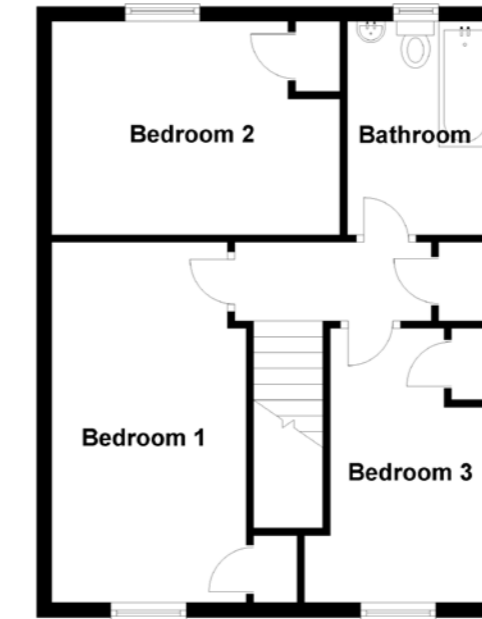

Sycamore

Approximate Dimensions (Taken from the widest point)

Living Room	4.52m (14'10") x 4.08m (13'5")
Kitchen	3.98m (13'1") x 3.17m (10'5")
WC	2.24m (7'4") x 1.15m (3'9")
Bedroom 1	5.26m (17'3") x 2.68m (8'10")
Bedroom 2	5.26m (17'3") x 2.90m (9'6")
Bathroom	2.00m (6'7") x 1.93m (6'4")

Oak (Mid)

Approximate Dimensions (Taken from the widest point)

Living/Dining Room	5.88m (19'4") x 4.43m (14'6")
Kitchen	3.25m (10'8") x 2.61m (8'7")
WC	2.25m (7'5") x 1.10m (3'7")
Bathroom	2.86m (9'5") x 2.02m (6'8")
Bedroom 1	4.82m (15'10") x 2.63m (8'8")
Bedroom 2	3.86m (12'8") x 2.86m (9'5")
Bedroom 3	3.67m (12'1") x 2.50m (8'2")

Oak (End)

Approximate Dimensions (Taken from the widest point)

Living/Dining Room	5.93m (19'5") x 4.43m (14'6")
Kitchen	3.25m (10'8") x 2.66m (8'9")
WC	2.25m (7'5") x 1.10m (3'7")
Bedroom 1	4.82m (15'10") x 2.69m (8'10")
Bedroom 2	3.86m (12'8") x 2.86m (9'5")
Bedroom 3	3.67m (12'1") x 2.50m (8'2")
Bathroom	2.86m (9'5") x 2.02m (6'8")