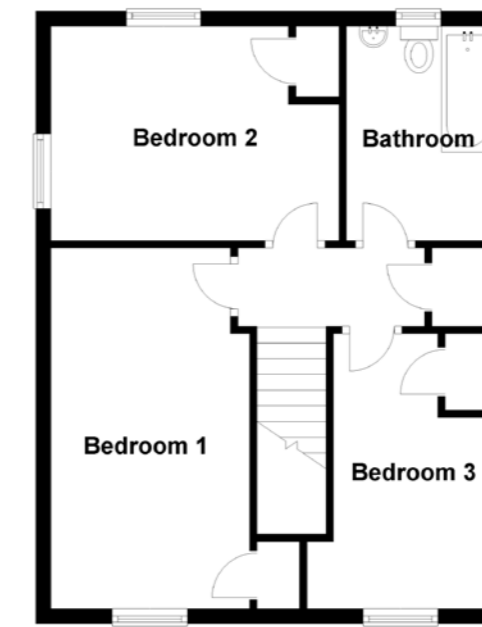

Sycamore

Approximate Dimensions (Taken from the widest point)

Living Room	4.52m (14'10") x 4.08m (13'5")
Kitchen	3.98m (13'1") x 3.17m (10'5")
WC	2.24m (7'4") x 1.15m (3'9")
Bedroom 1	5.26m (17'3") x 2.68m (8'10")
Bedroom 2	5.26m (17'3") x 2.90m (9'6")
Bathroom	2.00m (6'7") x 1.93m (6'4")

Oak (Mid)

Approximate Dimensions (Taken from the widest point)

Living/Dining Room	5.88m (19'4") x 4.43m (14'6")
Kitchen	3.25m (10'8") x 2.61m (8'7")
WC	2.25m (7'5") x 1.10m (3'7")
Bathroom	2.86m (9'5") x 2.02m (6'8")
Bedroom 1	4.82m (15'10") x 2.63m (8'8")
Bedroom 2	3.86m (12'8") x 2.86m (9'5")
Bedroom 3	3.67m (12'1") x 2.50m (8'2")

Oak (End)

Approximate Dimensions (Taken from the widest point)

Living/Dining Room	5.93m (19'5") x 4.43m (14'6")
Kitchen	3.25m (10'8") x 2.66m (8'9")
WC	2.25m (7'5") x 1.10m (3'7")
Bedroom 1	4.82m (15'10") x 2.69m (8'10")
Bedroom 2	3.86m (12'8") x 2.86m (9'5")
Bedroom 3	3.67m (12'1") x 2.50m (8'2")
Bathroom	2.86m (9'5") x 2.02m (6'8")