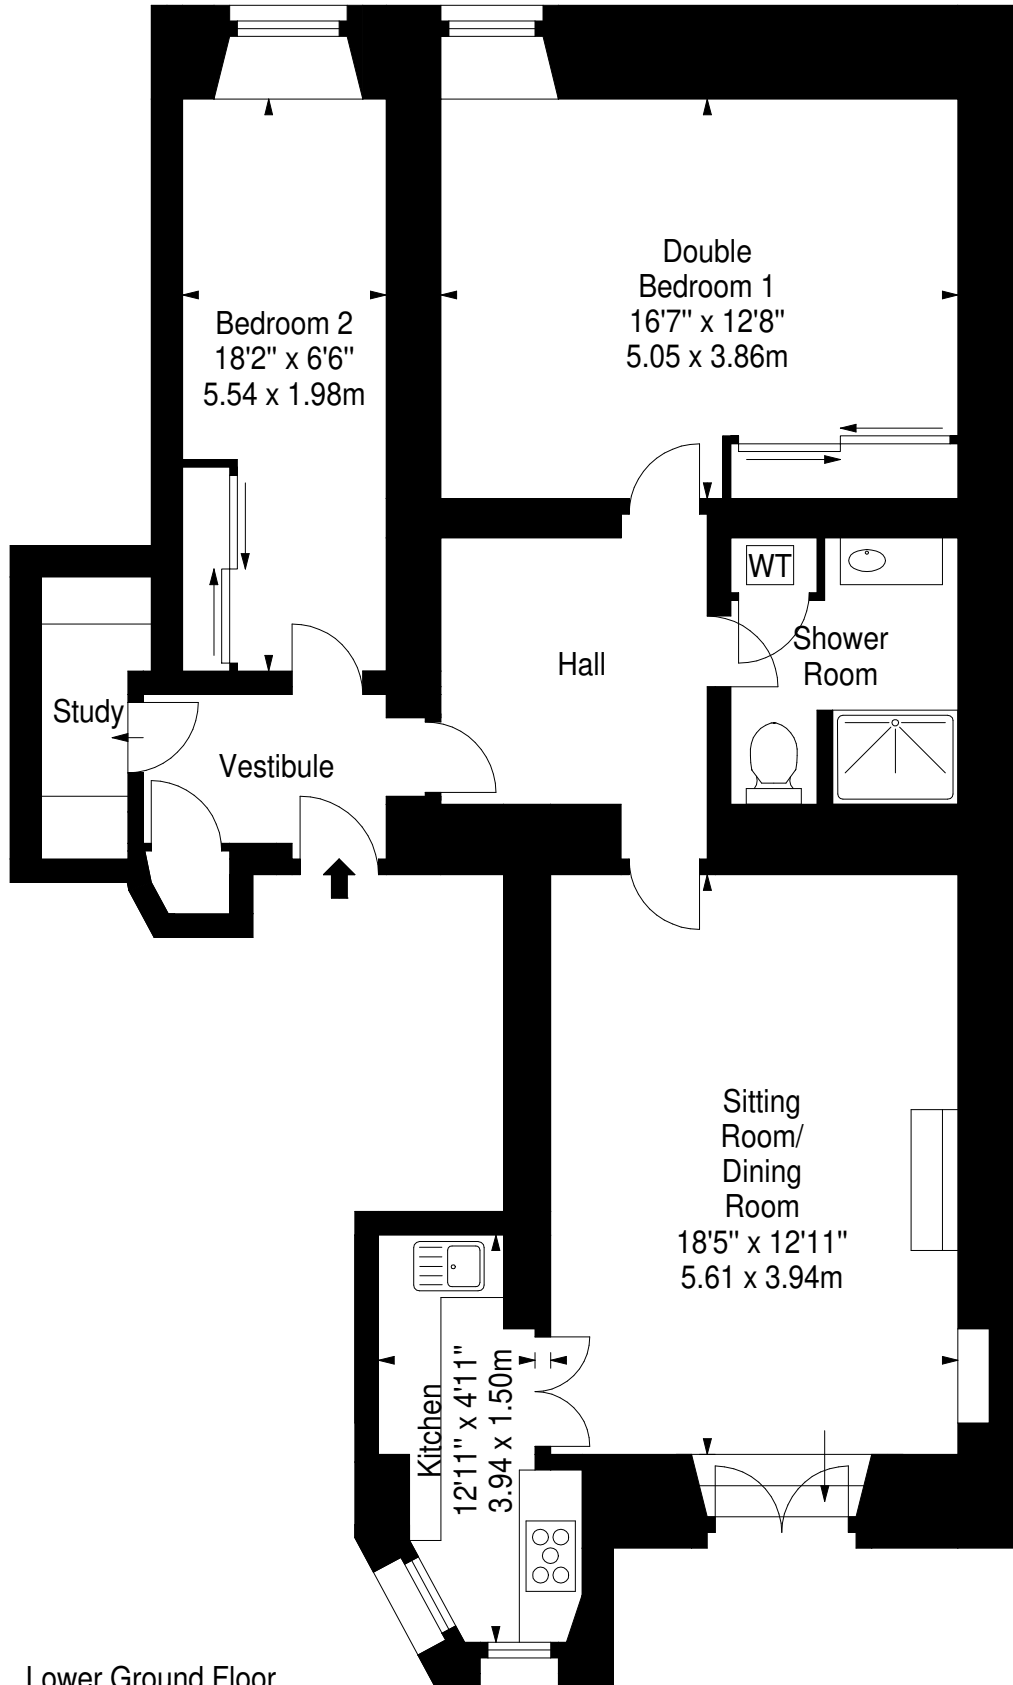

Dublin Street,
Edinburgh,
EH1 3PP

Approx. Gross Internal Area
964 Sq Ft - 89.56 Sq M
For identification only. Not to scale.
© SquareFoot 2024

Lower Ground Floor