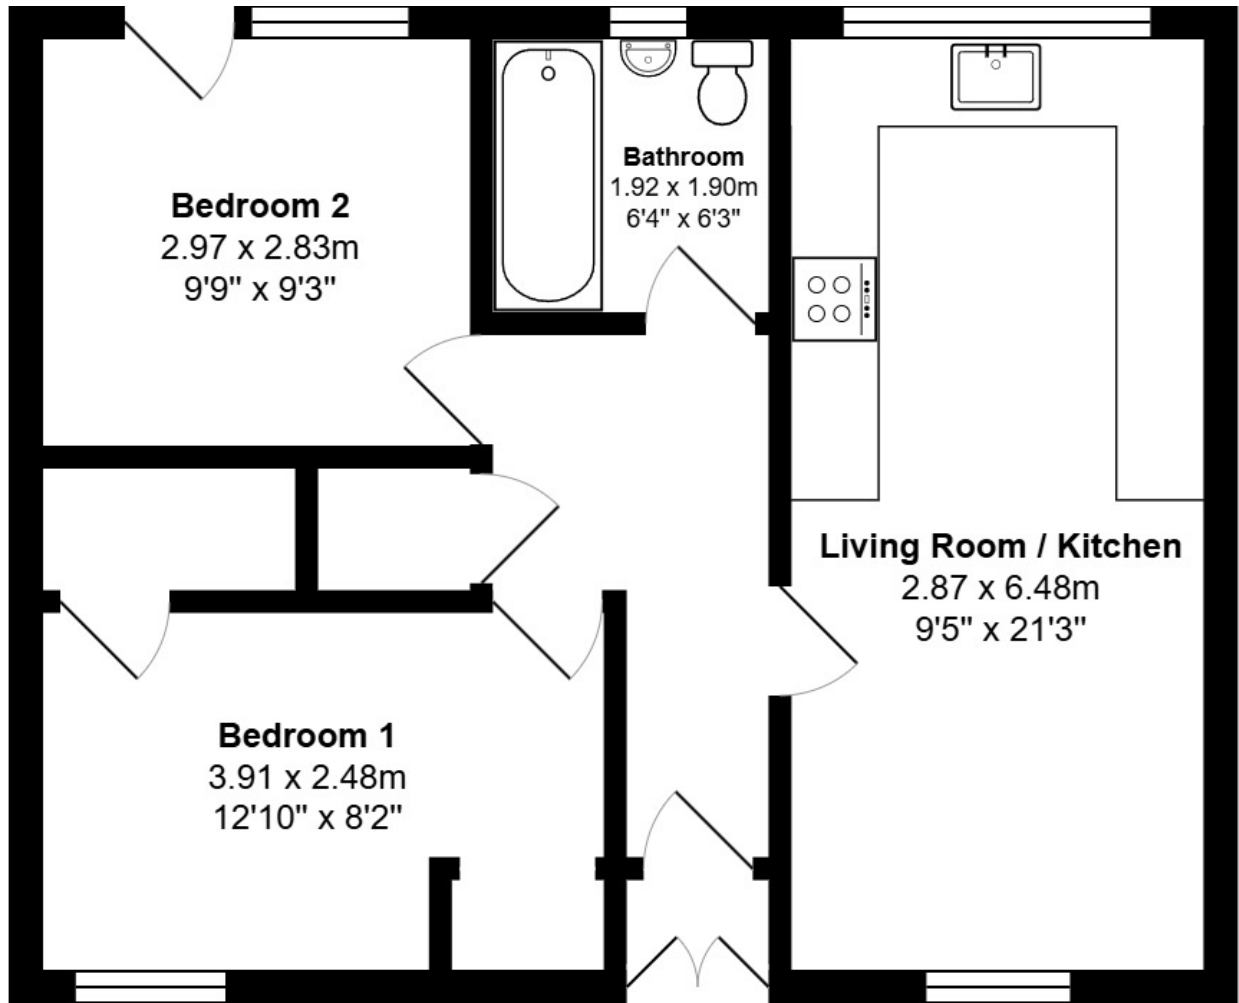

FLOOR PLAN, DIMENSIONS & MAP

Approximate Dimensions (Taken from the widest point)

Gross internal floor area (m²): 50m² | EPC Rating: D