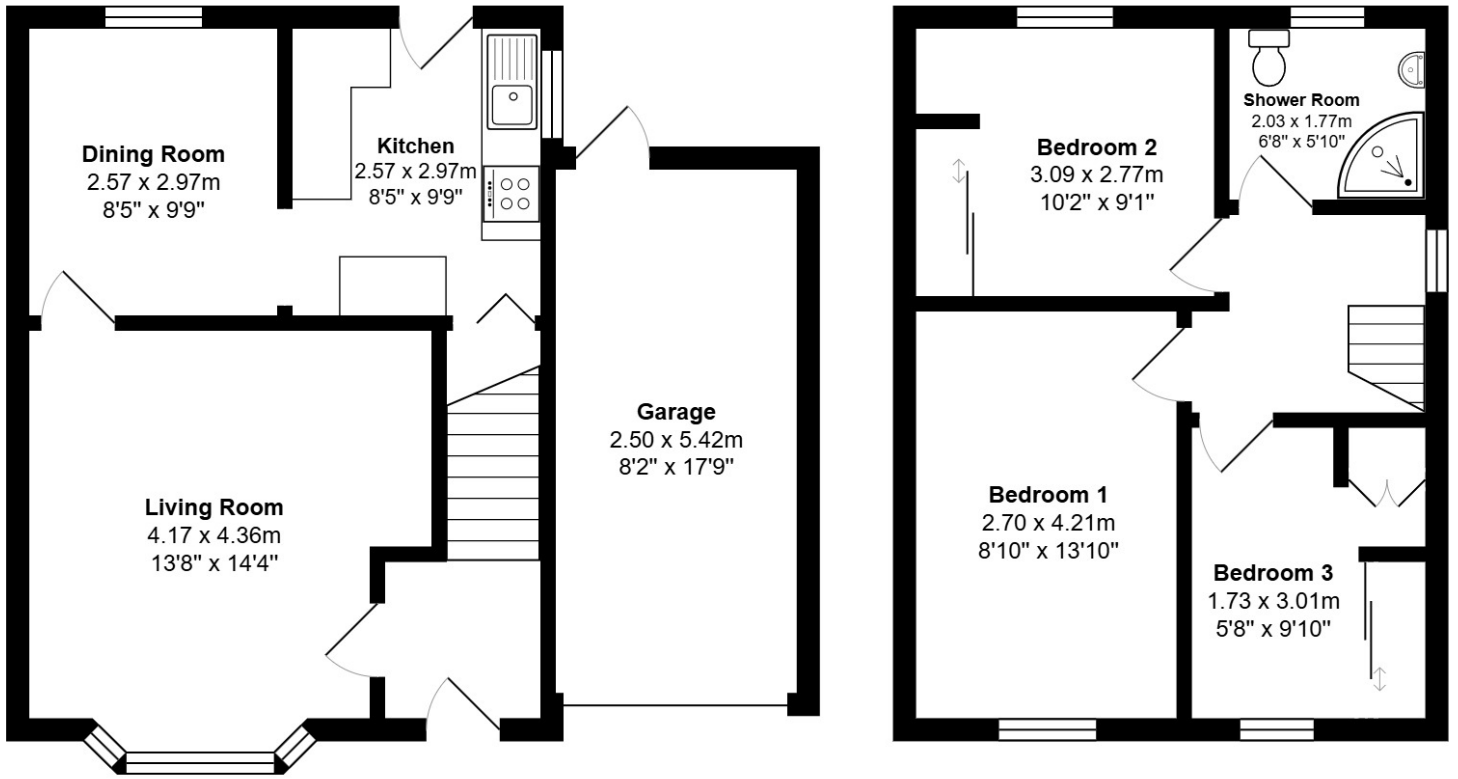

FLOOR PLAN, DIMENSIONS & MAP

Approximate Dimensions (Taken from the widest point)

Gross internal floor area (m²): 74m²

EPC Rating: D