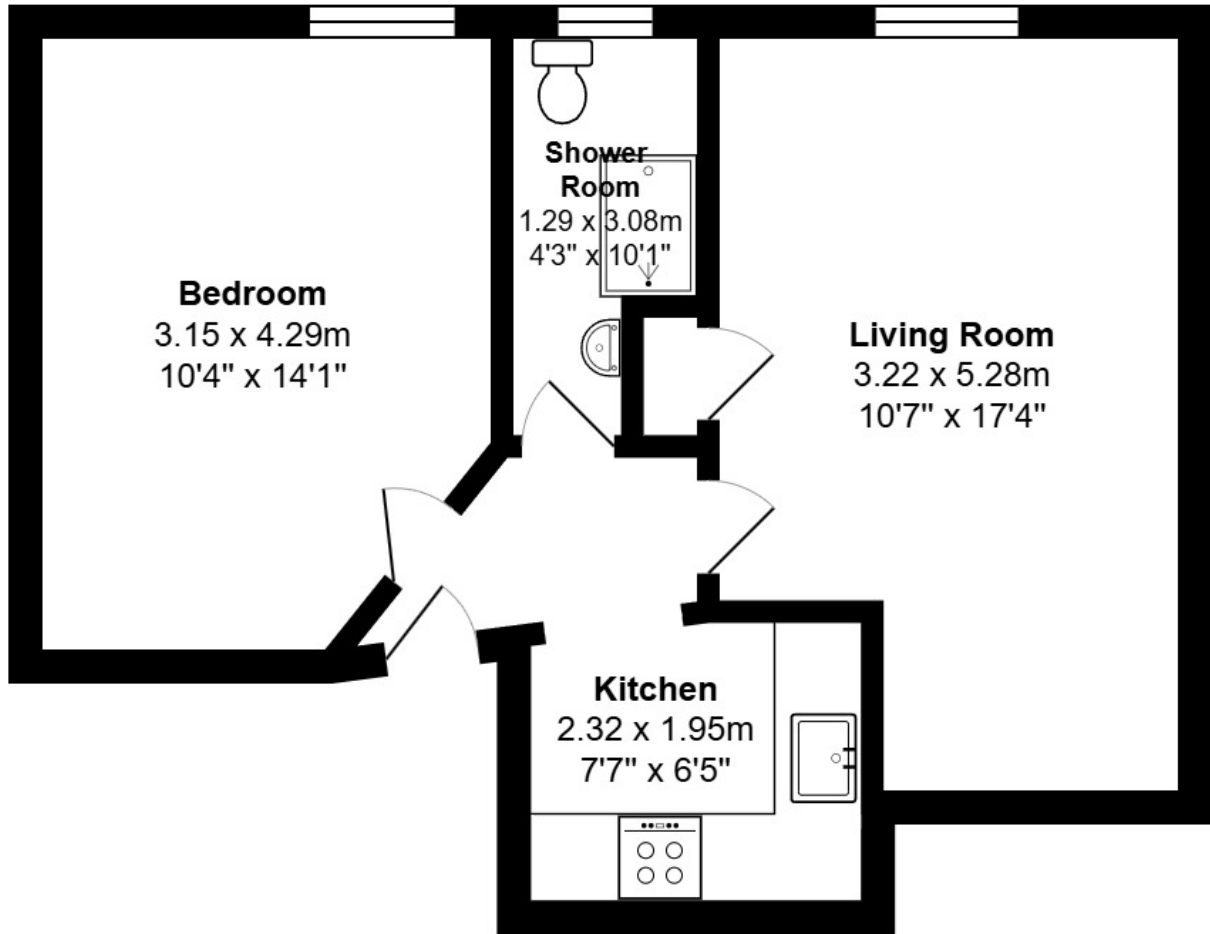

FLOOR PLAN, DIMENSIONS & MAP

Approximate Dimensions (Taken from the widest point)

Gross internal floor area (m²): 41m²
EPC Rating: E