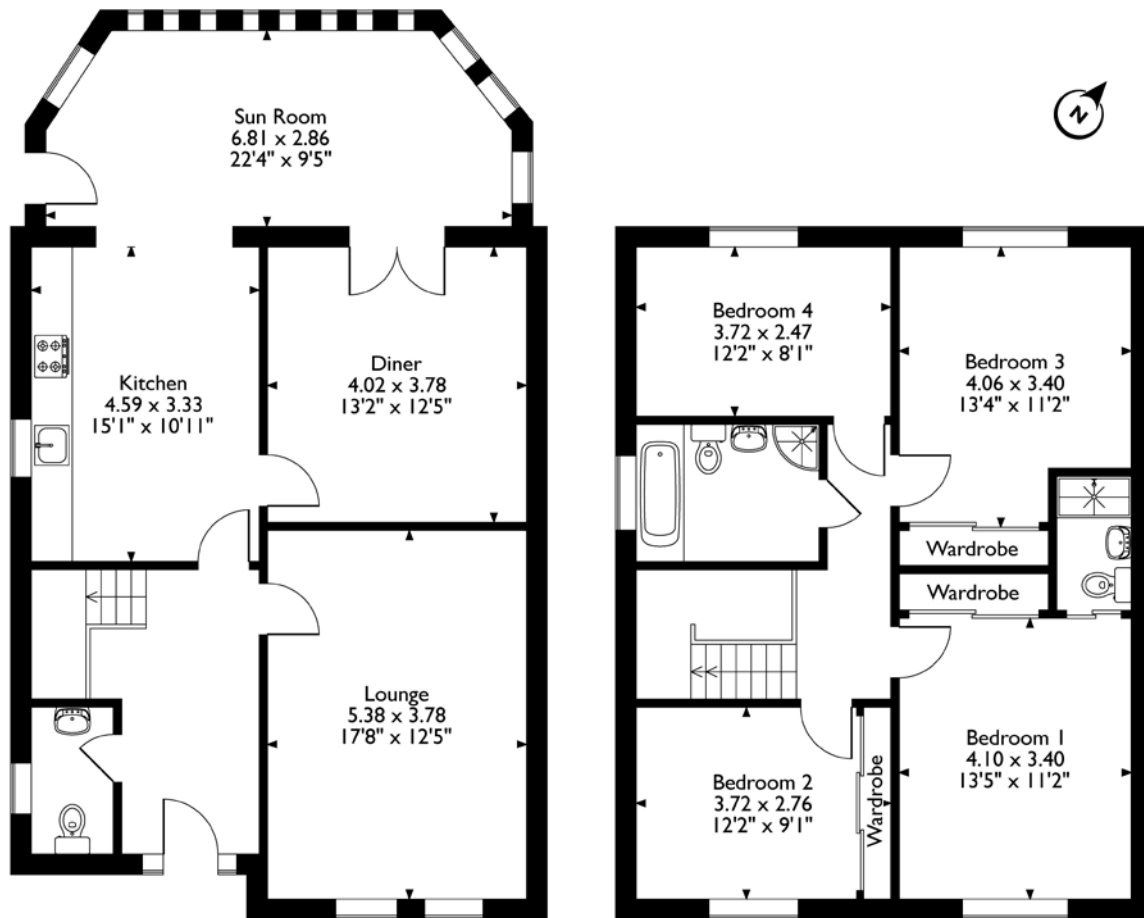

FLOOR PLAN, DIMENSIONS & MAP

Approximate Dimensions (Taken from the widest point)

Gross internal floor area (m²): 153m² | EPC Rating: C

Extras: Floor coverings, light fittings, blinds, window dressings and integrated appliances.