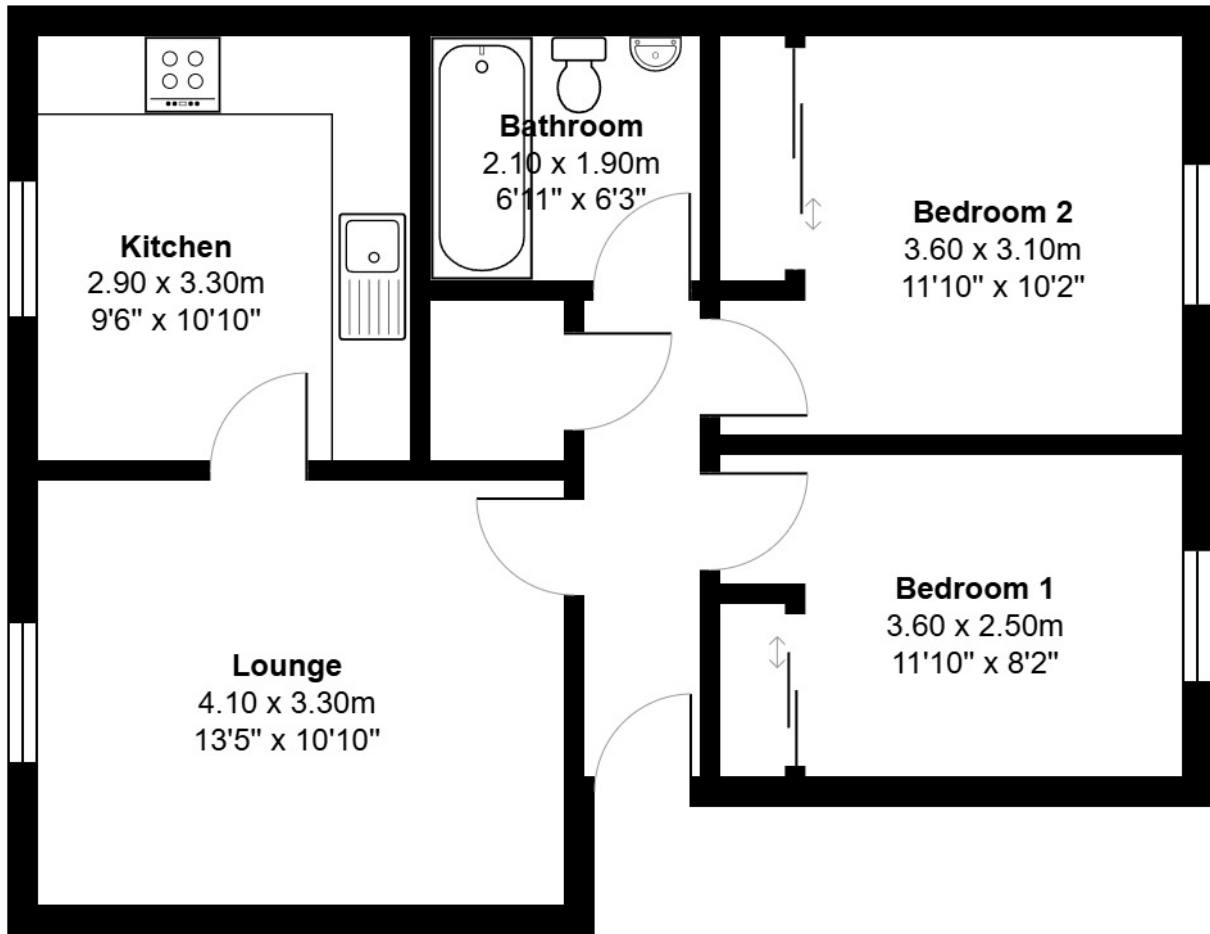

FLOOR PLAN, DIMENSIONS & MAP

Approximate Dimensions (Taken from the widest point)

Gross internal floor area (m²): 56m²

EPC Rating: B