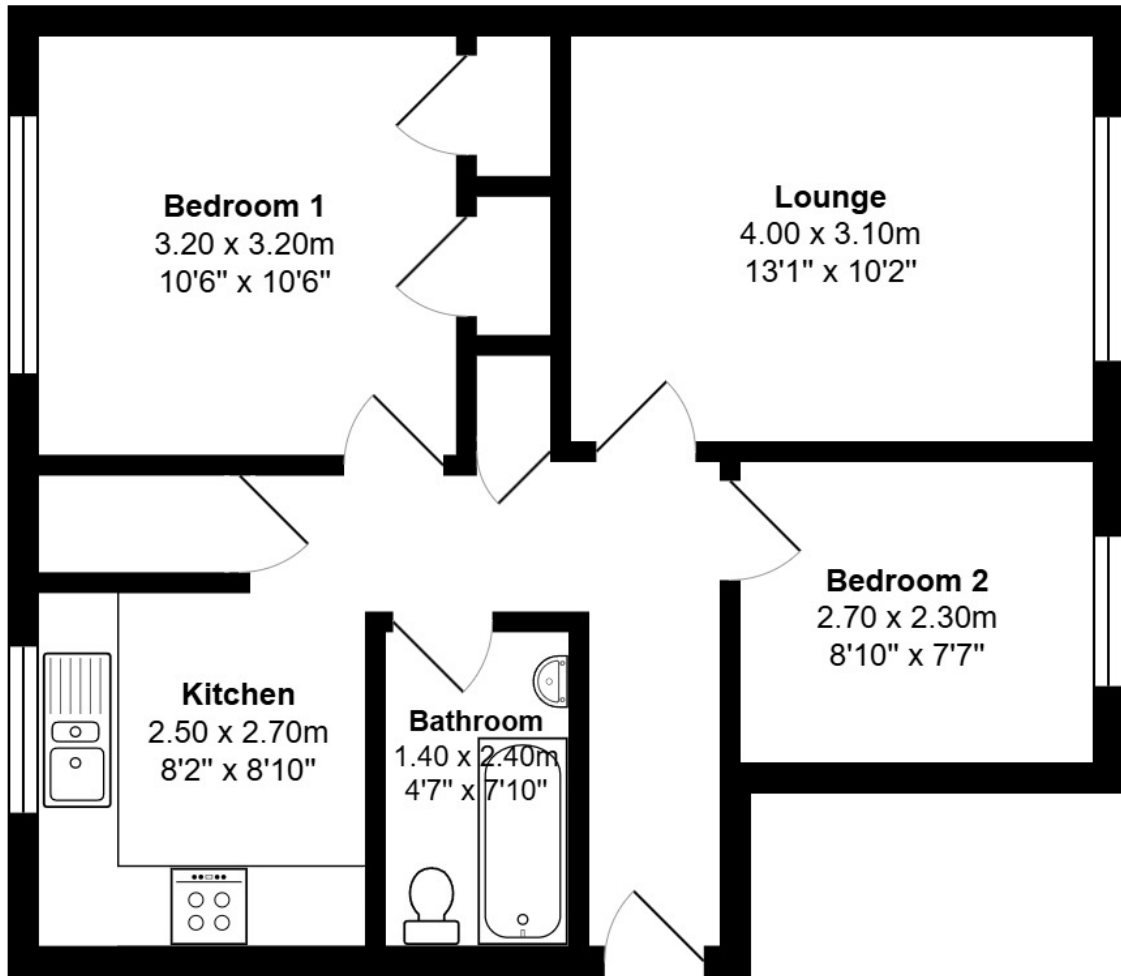

FLOOR PLAN, DIMENSIONS & MAP

Approximate Dimensions (Taken from the widest point)

Gross internal floor area (m²): 53m² | EPC Rating: C