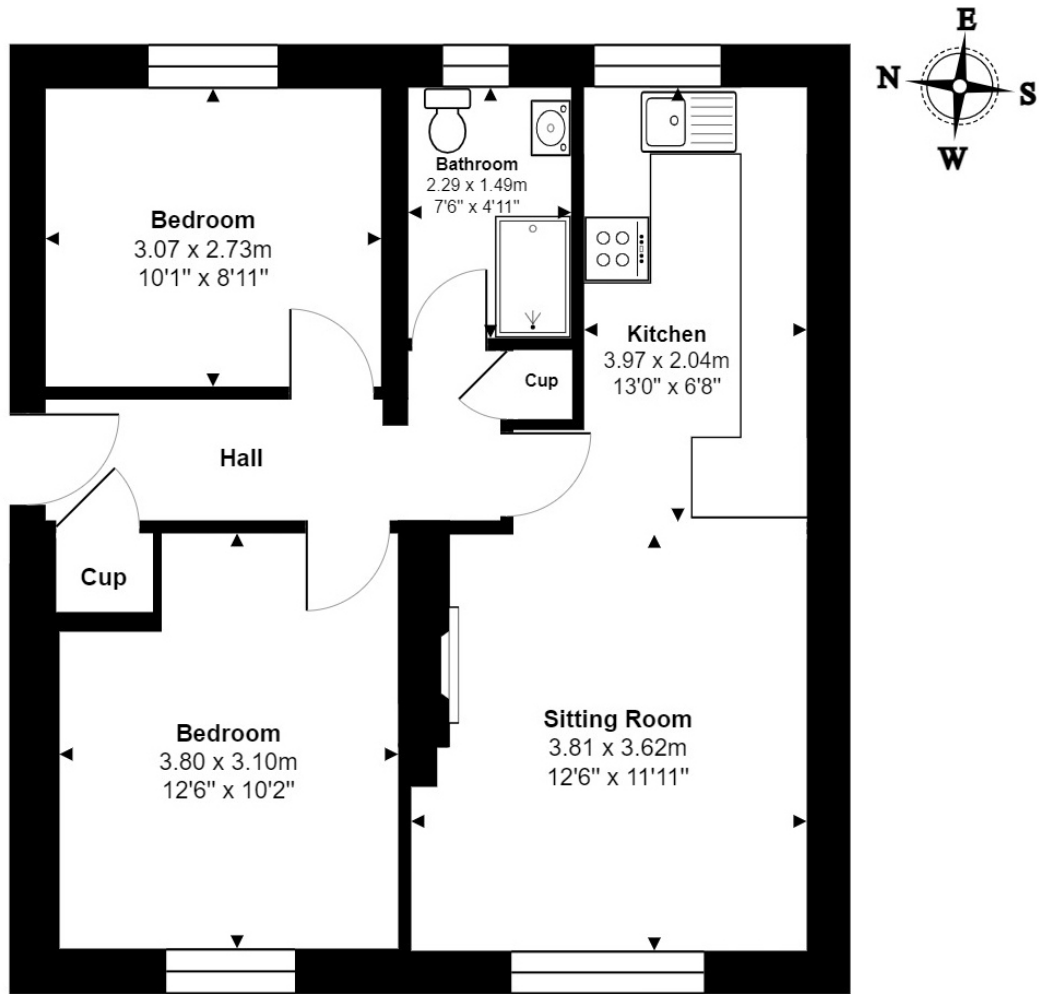

FLOOR PLAN, DIMENSIONS & MAP

Approximate Dimensions (Taken from the widest point)

Gross internal floor area (m²): 56m² | EPC Rating: C