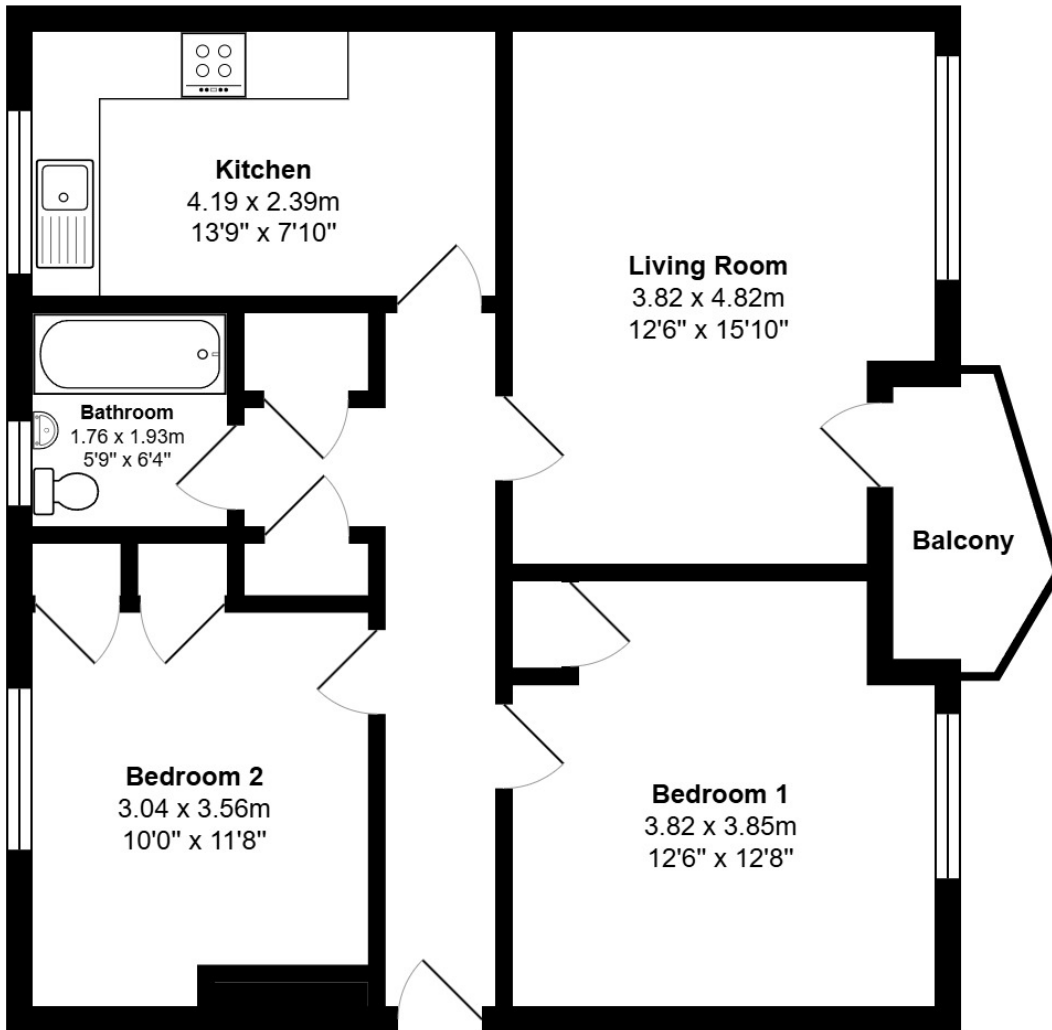

FLOOR PLAN, DIMENSIONS & MAP

Approximate Dimensions (Taken from the widest point)

Gross internal floor area (m²): 70m² | EPC Rating: C