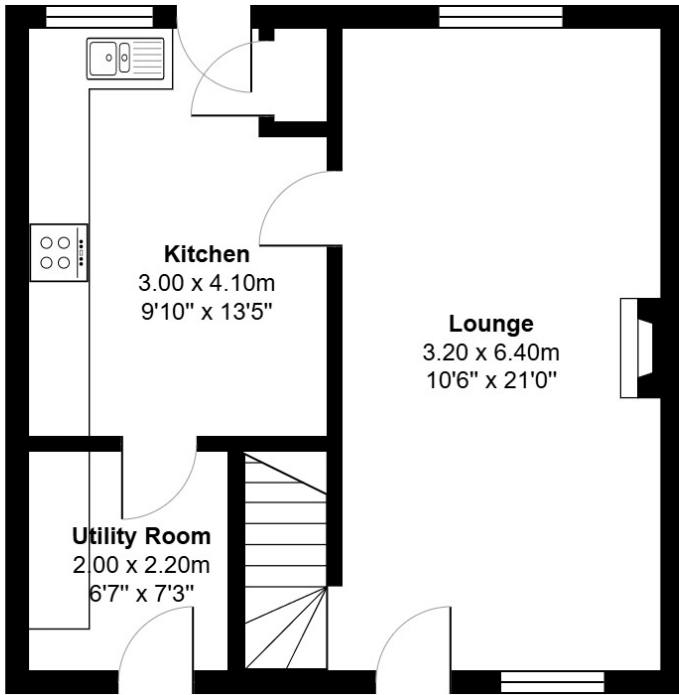

FLOOR PLAN, DIMENSIONS & MAP

Approximate Dimensions (Taken from the widest point)

Gross internal floor area (m²): 80m²
EPC Rating: C