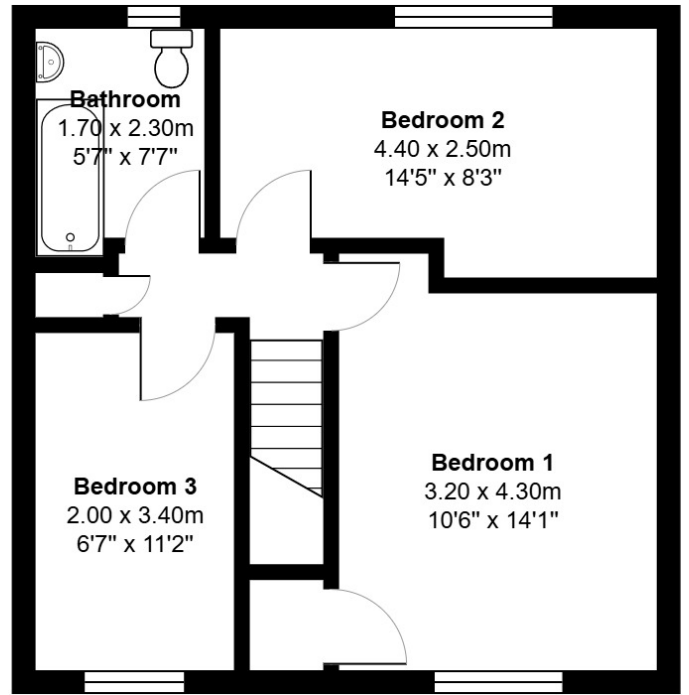

FLOOR PLAN, DIMENSIONS & MAP

Approximate Dimensions (Taken from the widest point)

Gross internal floor area (m²): 80m²
EPC Rating: C