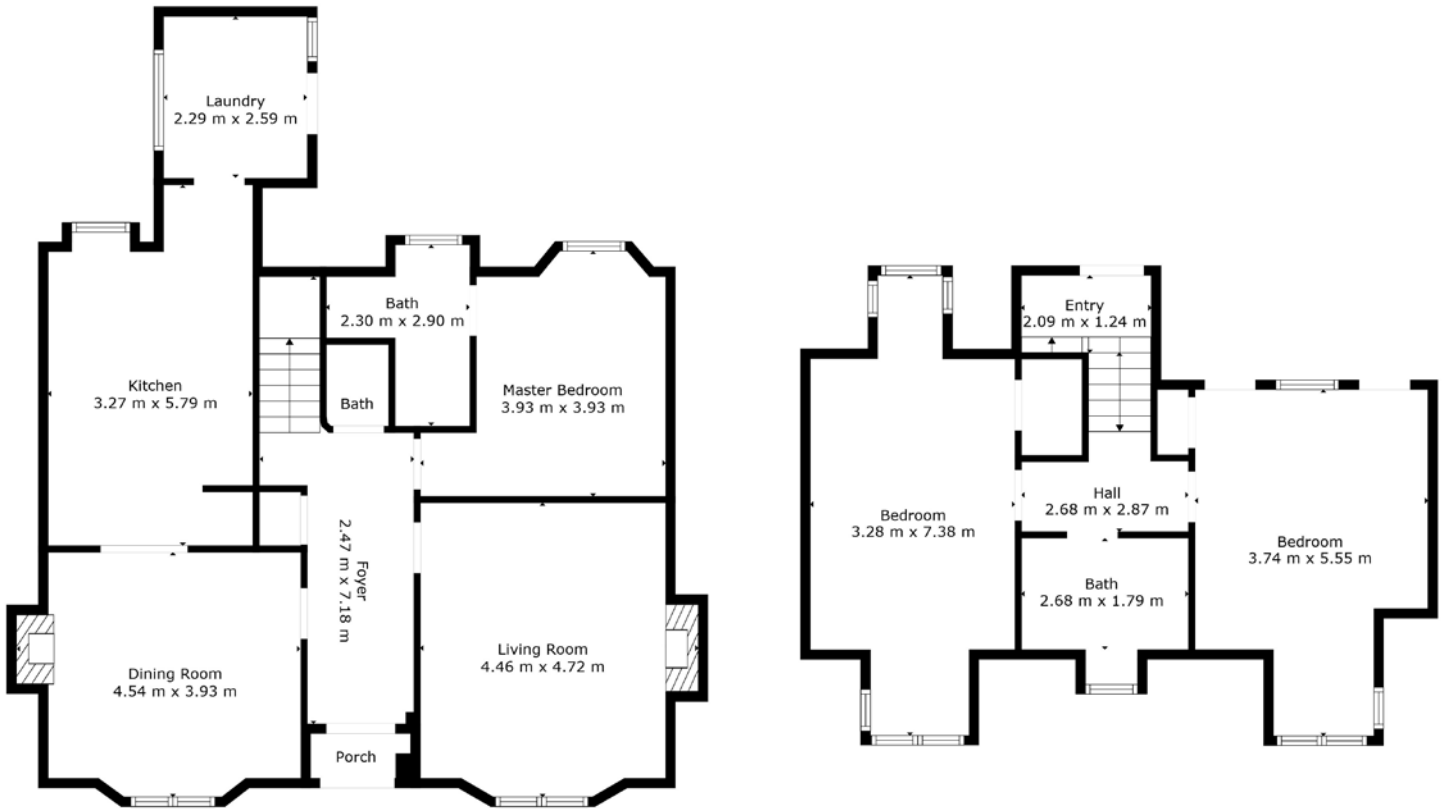

FLOOR PLAN, DIMENSIONS & MAP

Approximate Dimensions (Taken from the widest point)

Gross internal floor area (m²): 138m² | EPC Rating: D

Extras: Kettle tap in the kitchen