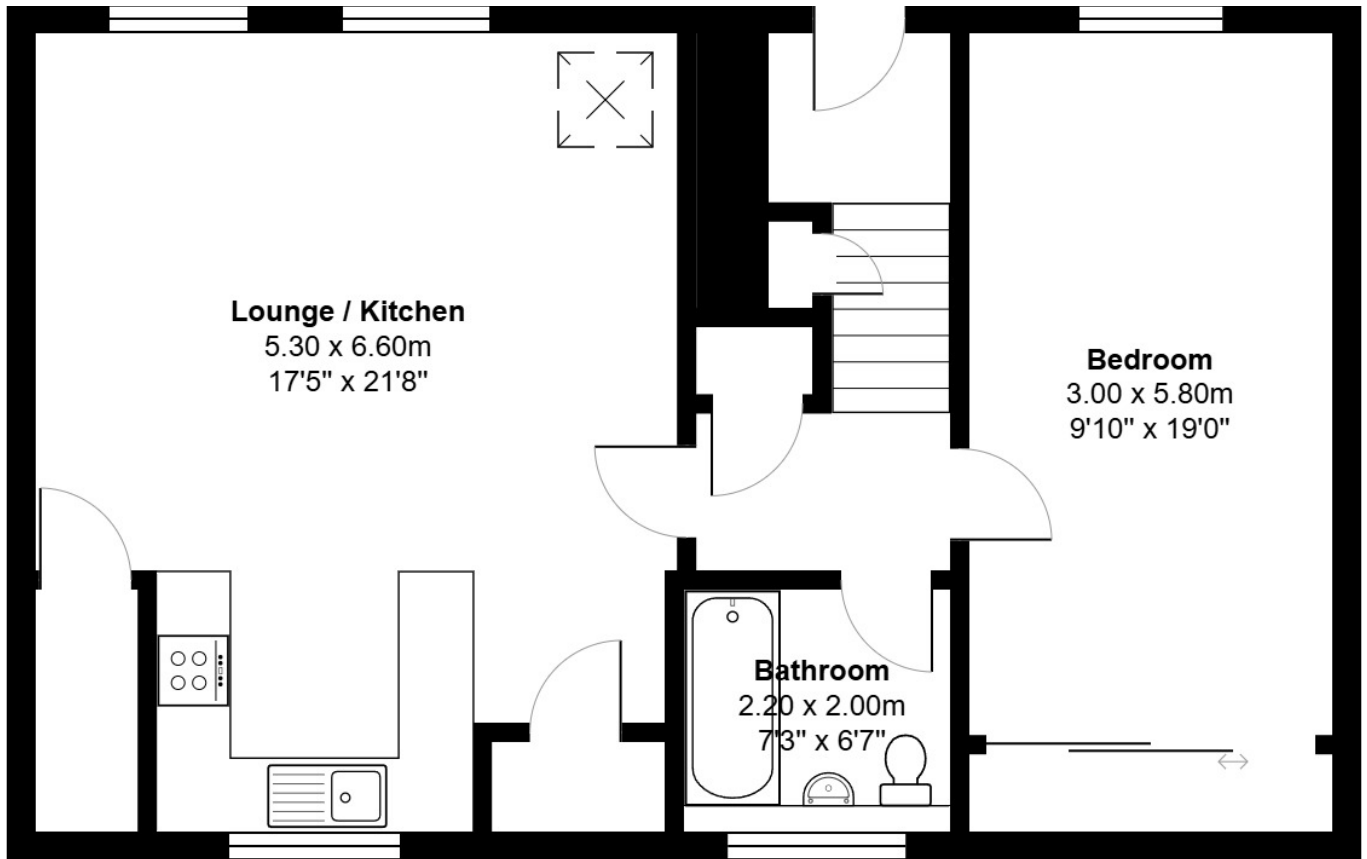

FLOOR PLAN, DIMENSIONS & MAP

Approximate Dimensions (Taken from the widest point)

Gross internal floor area (m²): 73m²
EPC Rating: B