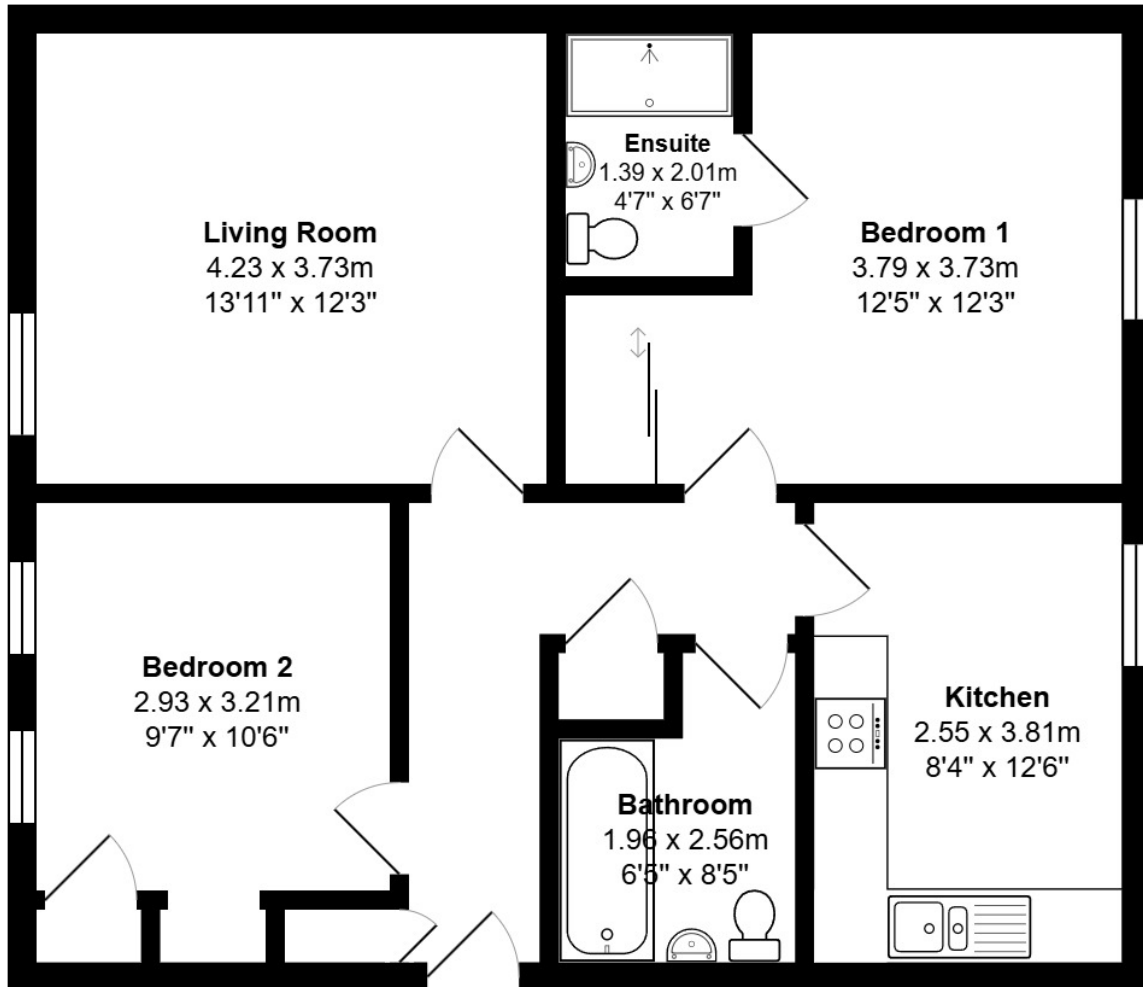

FLOOR PLAN, DIMENSIONS & MAP

Approximate Dimensions (Taken from the widest point)

Gross internal floor area (m²): 68m²
EPC Rating: B