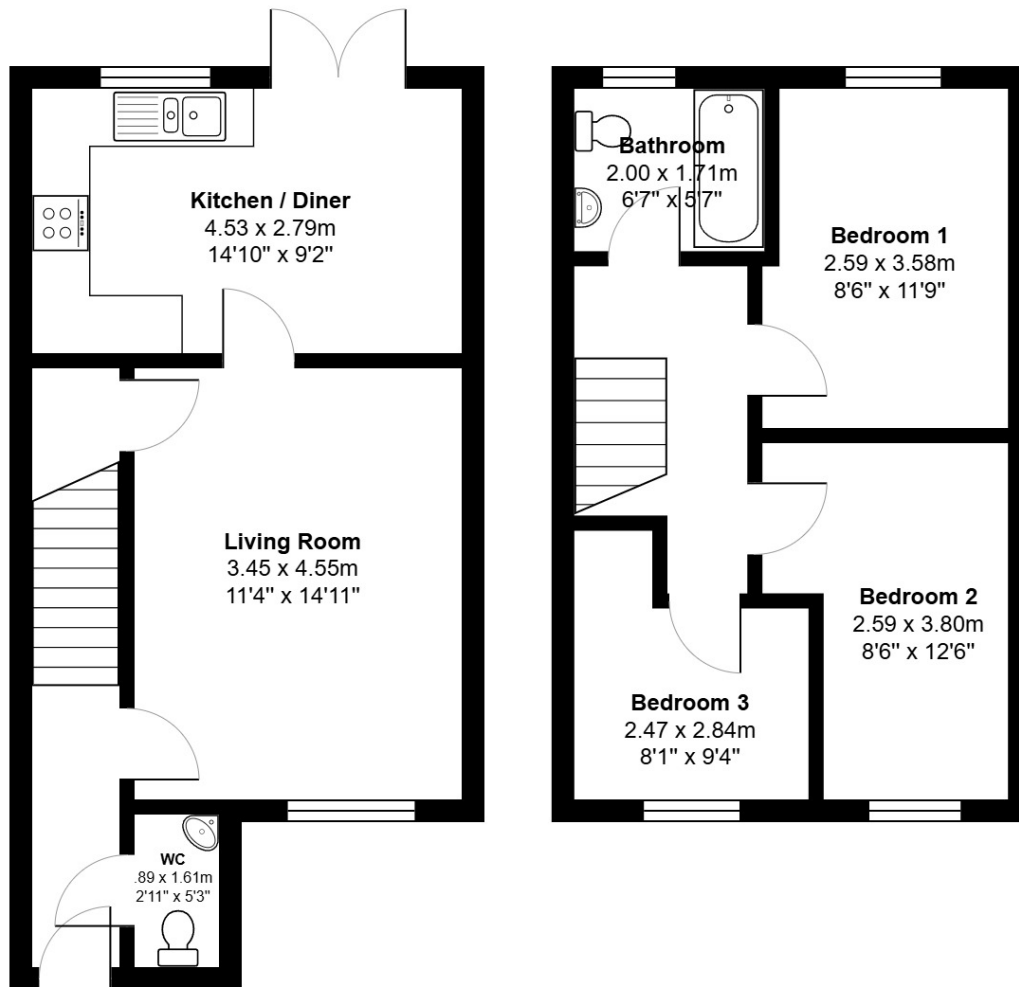

# FLOOR PLAN, DIMENSIONS & MAP

Approximate Dimensions (Taken from the widest point)

Gross internal floor area (m<sup>2</sup>): 70m<sup>2</sup>  
EPC Rating: C