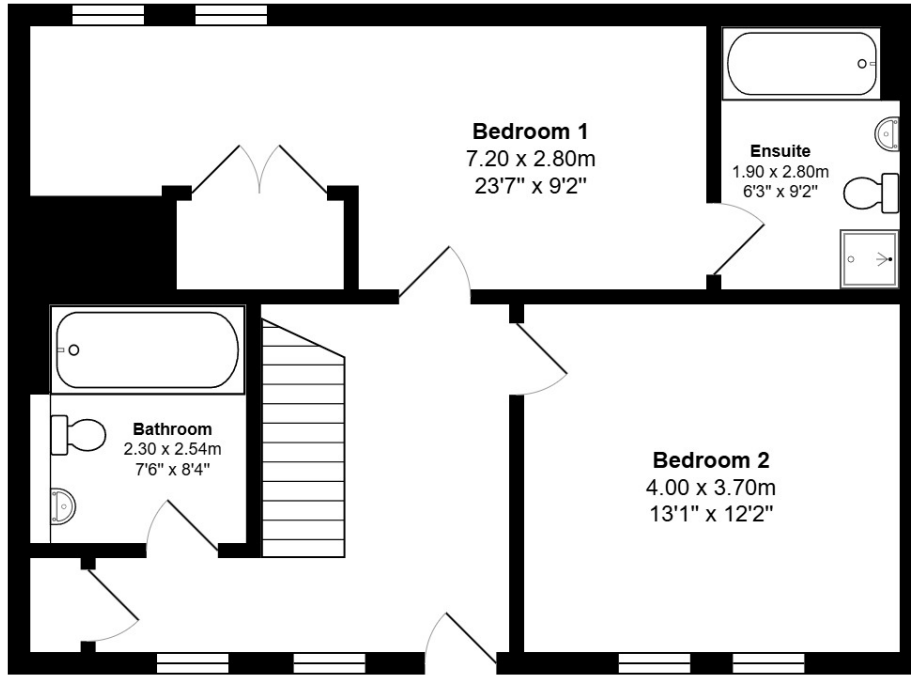

FLOOR PLAN, DIMENSIONS & MAP

Approximate Dimensions (Taken from the widest point)

Gross internal floor area (m²): 108m² | EPC Rating: D