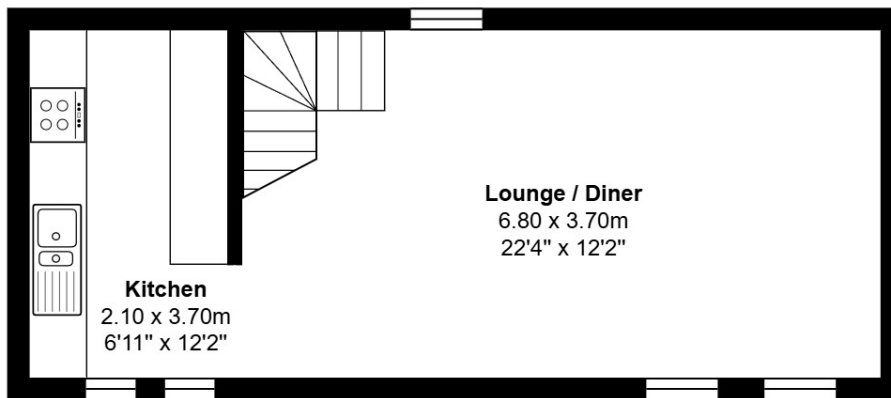

FLOOR PLAN, DIMENSIONS & MAP

Approximate Dimensions (Taken from the widest point)

Gross internal floor area (m²): 108m² | EPC Rating: D