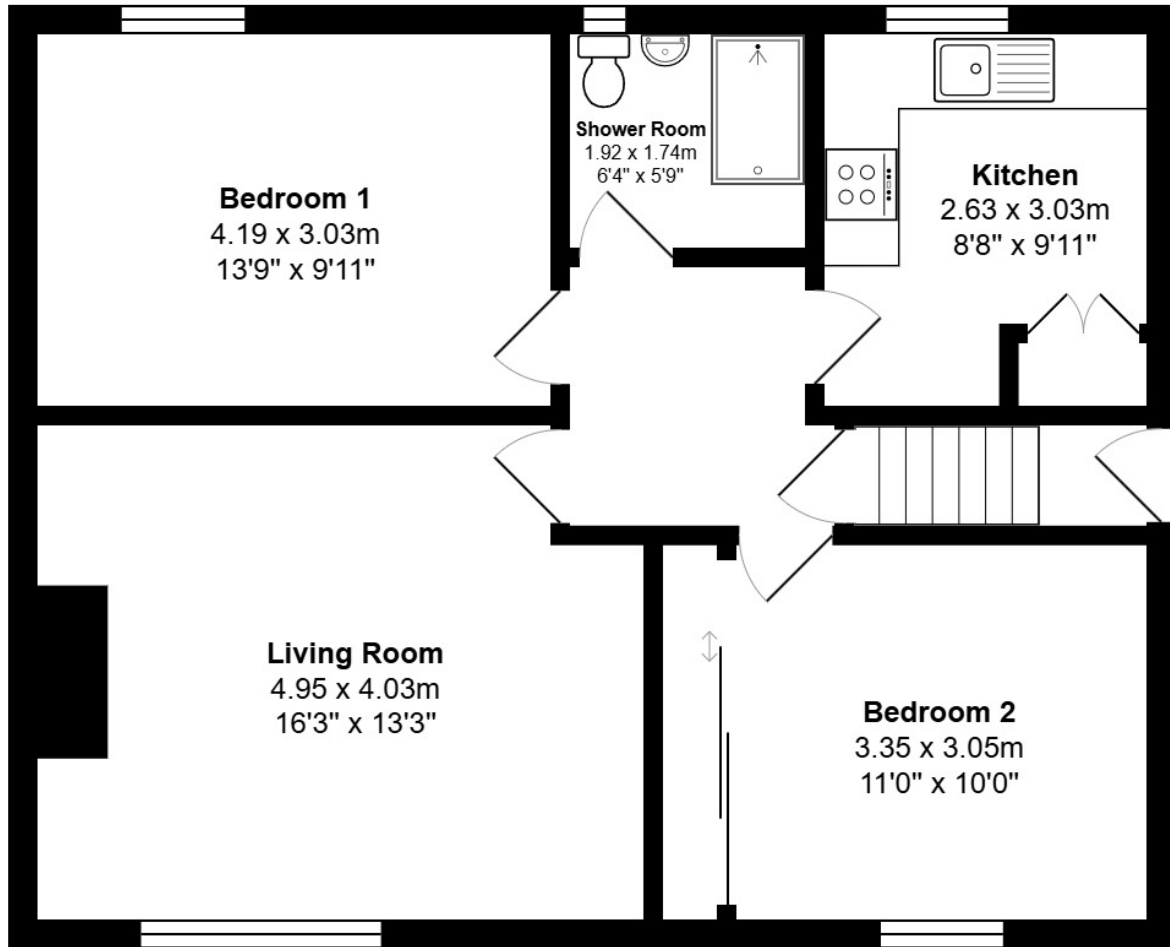

FLOOR PLAN & DIMENSIONS

Approximate Dimensions (Taken from the widest point)

Gross internal floor area (m²): 68m² | EPC Rating: C