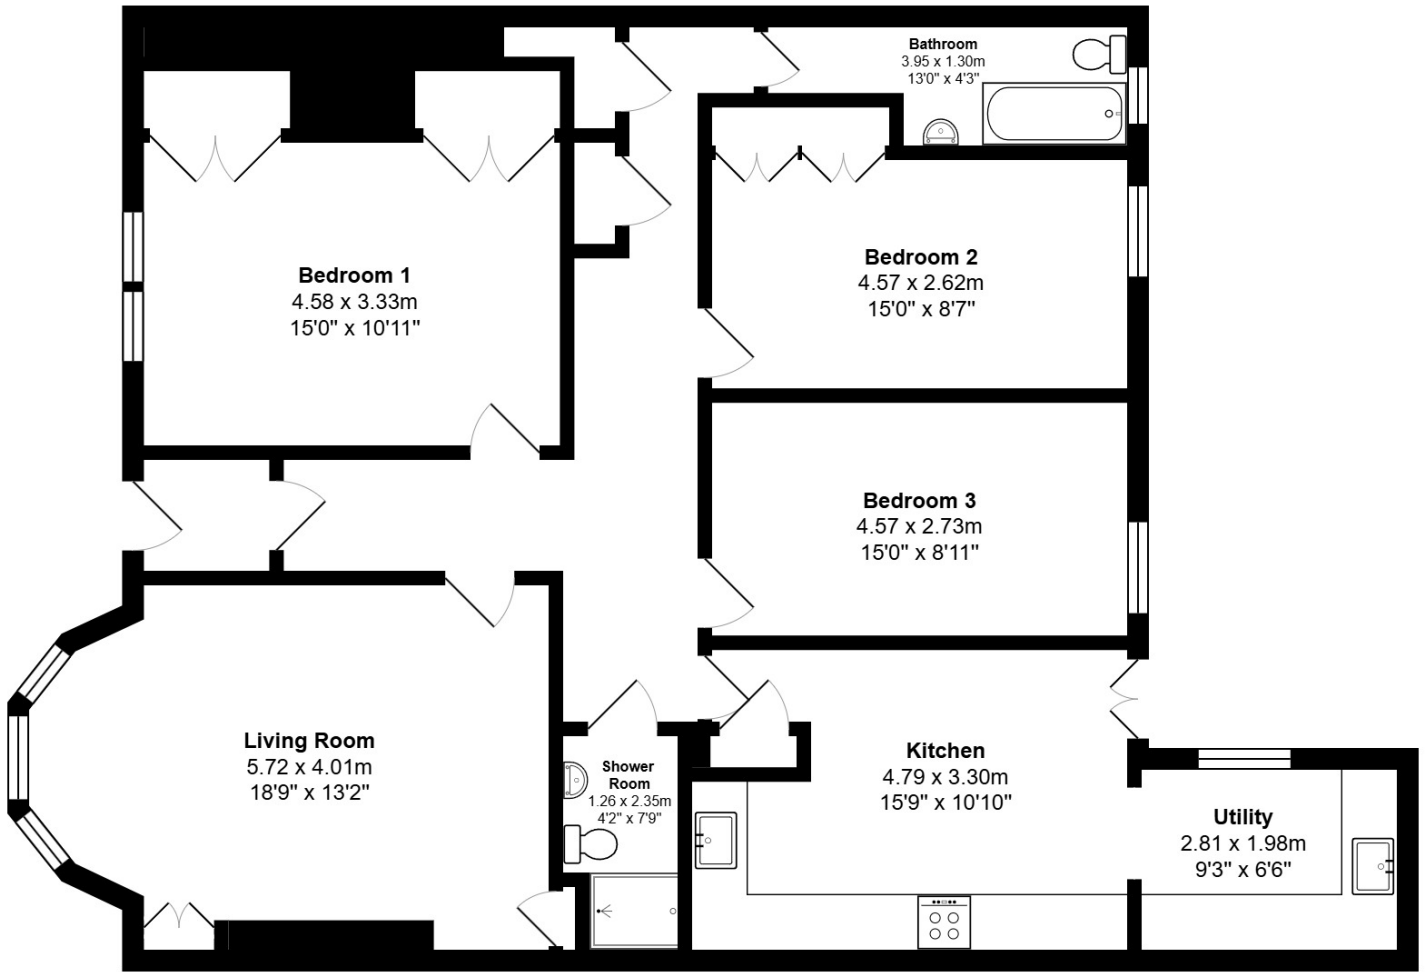

FLOOR PLAN, DIMENSIONS & MAP

Approximate Dimensions (Taken from the widest point)

Gross internal floor area (m²): 119m² | EPC Rating: C