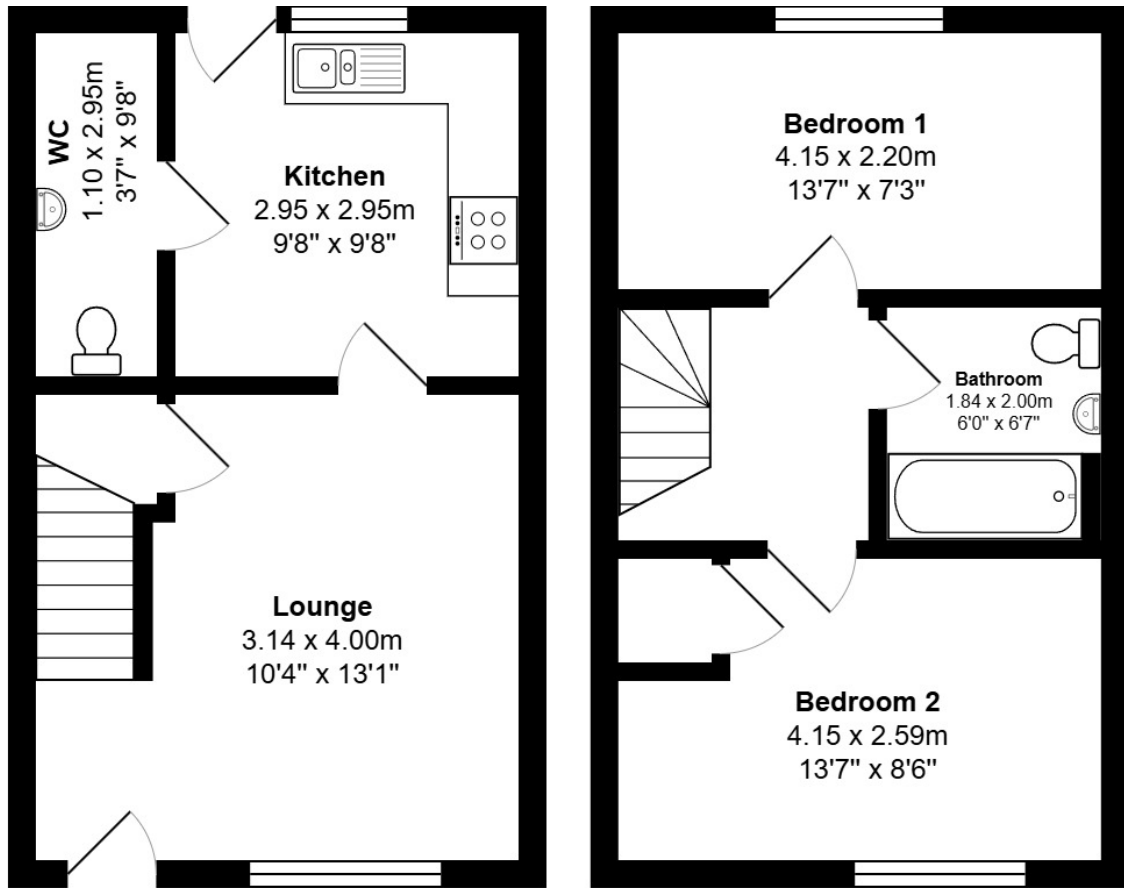

FLOOR PLAN & DIMENSIONS

Approximate Dimensions (Taken from the widest point)

Gross internal floor area (m²): 58m² | EPC Rating: C