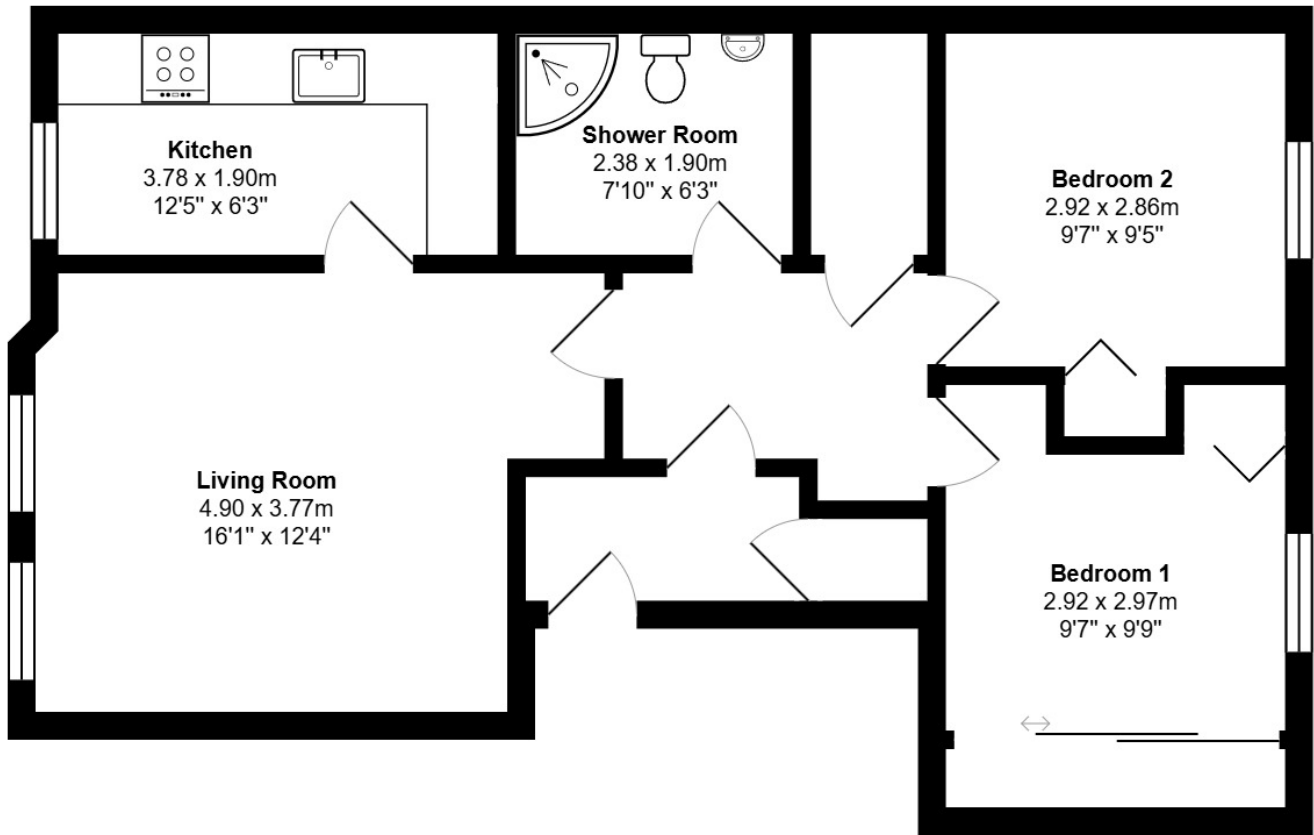

FLOOR PLAN & DIMENSIONS

Approximate Dimensions (Taken from the widest point)

Gross internal floor area (m²): 55m² | EPC Rating: F