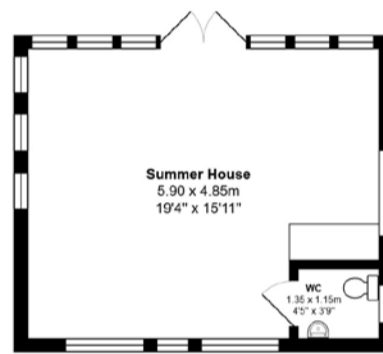

# LITIGAN

Approximate Dimensions (Taken from the widest point)  
Gross internal floor area (m<sup>2</sup>): 198m<sup>2</sup> | EPC Rating: D

# SILVERBURN COTTAGE

Approximate Dimensions (Taken from the widest point)  
Gross internal floor area (m<sup>2</sup>): 97m<sup>2</sup> | EPC Rating: C