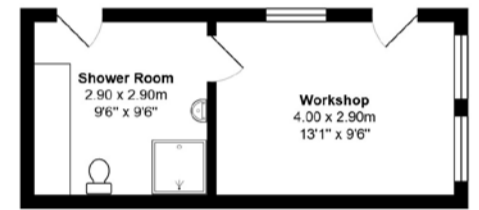

# LITIGAN

Approximate Dimensions (Taken from the widest point)  
Gross internal floor area (m<sup>2</sup>): 198m<sup>2</sup> | EPC Rating: D

# SILVERBURN COTTAGE

Approximate Dimensions (Taken from the widest point)  
Gross internal floor area (m<sup>2</sup>): 97m<sup>2</sup> | EPC Rating: C