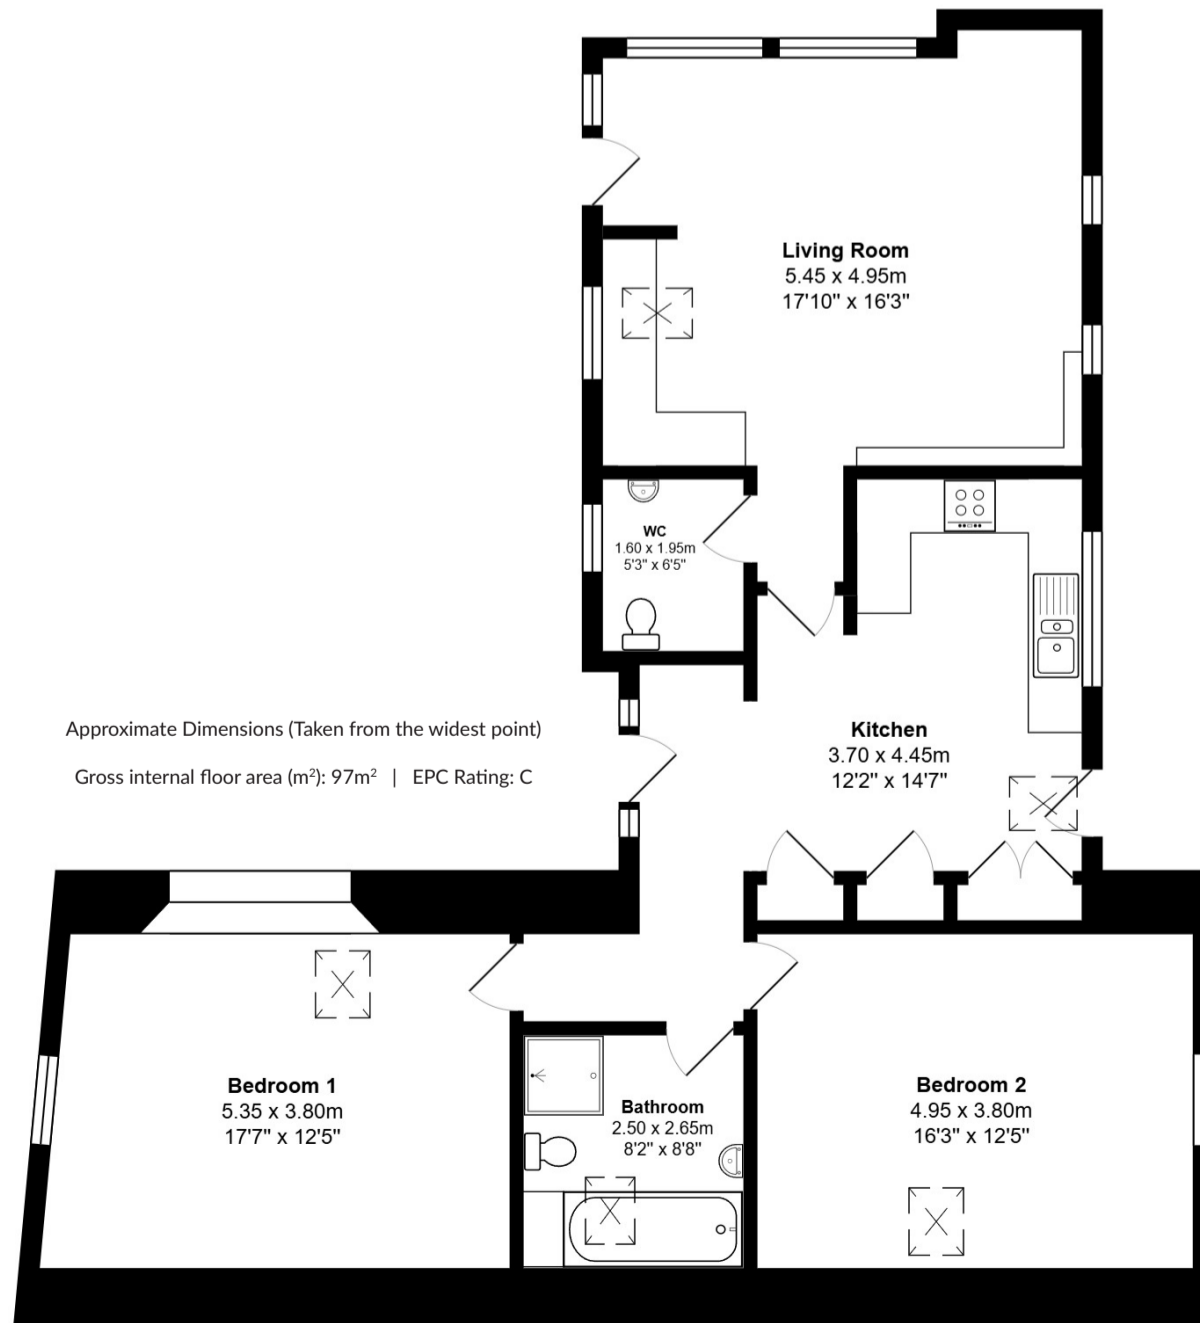

# LITIGAN

Approximate Dimensions (Taken from the widest point)  
Gross internal floor area (m<sup>2</sup>): 198m<sup>2</sup> | EPC Rating: D

# SILVERBURN COTTAGE

Approximate Dimensions (Taken from the widest point)  
Gross internal floor area (m<sup>2</sup>): 97m<sup>2</sup> | EPC Rating: C