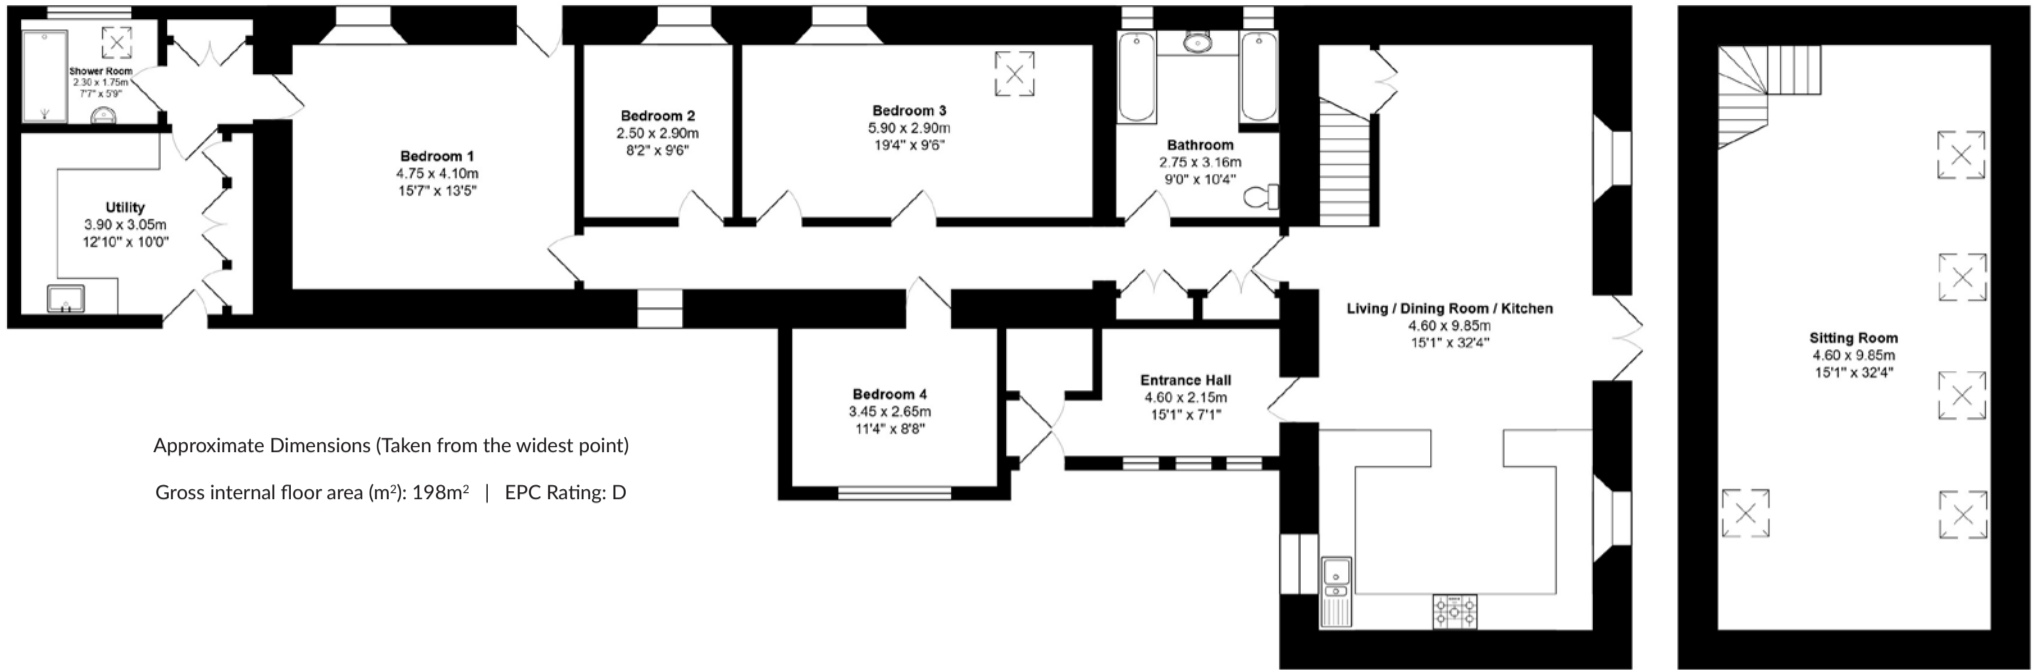

# LITIGAN

Approximate Dimensions (Taken from the widest point)  
Gross internal floor area (m<sup>2</sup>): 198m<sup>2</sup> | EPC Rating: D

# SILVERBURN COTTAGE

Approximate Dimensions (Taken from the widest point)  
Gross internal floor area (m<sup>2</sup>): 97m<sup>2</sup> | EPC Rating: C